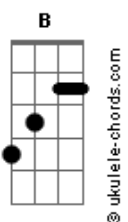

Sofia Carson - Blue Side Of The Sky

tom:
Intro: Em C D G
Sky, y, y, y, y, y
Em C D G
Sky, y, y, y, y, y

[Primeira Parte]

Em C
Lost but not yet found
D G
Made up of pie_ces that
Em Cm C
I picked up off the ground
G Em
Some nights I swear, no matter
C
How hard that I try
D G
Feels like I'll never touch
Em C
The blue side of the sky
D G
Blue side of the sky

Em Cm C D Em
Full speed on the Five, both of my eyes closed
C D Bm
Tail bound, Oceanside, don't care where I'll go
Em Cm C D B
Tell me a thousand times, I'm betting on false hope
Em C D
But I swear I'm gonna find it

[Pré-Refrão]

Bm C D
You can try to hide it
Em D
You can try to hide it
Bm C D
You can try to hide it
Em
But I swear I'm gonna find it

[Refrão]

Cm C
The blue side of the sky
D Bm Em C
Blue side of the sky
D Bm
Blue side of the

[Segunda Parte]

Em C D Bm
I've been fighting for something invisible
Em C
That makes me want it more
Bm
And just on principle
Em C
I'm ta_king down the doors

Acordes

D
That once were shut before
Em C D
Was lost, but now I'm sure