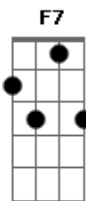

Sofia Carson - Always

tom:

Intro: Bb F7 F Abadd9
 Bb F7 F Abadd9
 Bb F7 F Abadd9
 Bb F7 F Abadd9

[Primeira Parte]

Bb Abadd9 Bb Gm7
 I've been playing hide and go seek
 Bb Cm
 With a heart that longs to be
 Bb Dm Gm F
 In the arms of of the ones that I live for
 Bb F7 Gm
 I've been running from my shadow
 Bb
 Like a wayward arrow
 Bb
 As I try to find a way to you
 Bb
 ?Cause you are
 [Refrão]

F Dm
 Always in my mind
 Dm Bb
 Always in my heart
 Bb Gm Cm
 Always the one that waits for me in my dreams
 Cm F
 You are always the one I long for
 Bb Cm Bb F Gm7
 Always the one I feel by my side even though you're gone
 Bb Eb F7 Bb
 Cause you are my always

[Refrão]

Bb Dm
 Always in my mind
 Dm Bb
 Always in my heart
 Bb Gm Cm
 Always the one that waits for me in my dreams
 Cm F7
 always the one I long for
 Bb Cm Bb F
 Always the one I feel by my side even though you're gone
 Bb Eb F7 Bb
 Cause you are my always

Bb Cm7
 Cause you are my always
 Bb Cm7
 Yes, you are my always

[Final] Gm7 F7 Bb Cm7 Bb

Acordes

© ukulele-chords.com

© ukulele-chords.com

© ukulele-chords.com

© ukulele-chords.com

© ukulele-chords.com