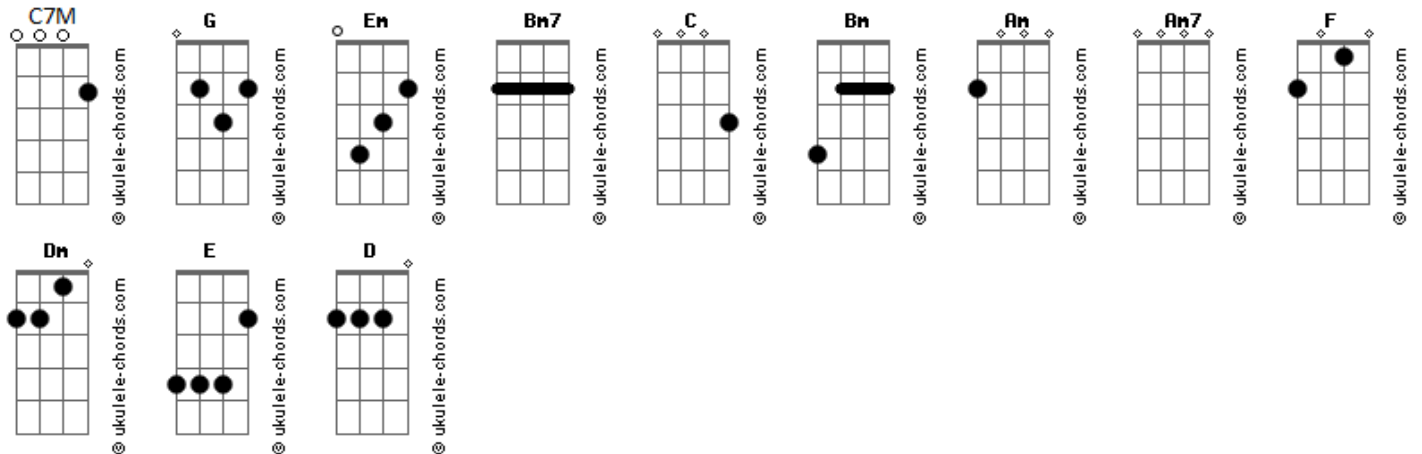

Soen - Lucidity

tom:

Intro: Em C7M Bm7
Em C7M Bm7

Em
In a purple robe
C7M Bm7
Throne of needles
Em
Sailing to the sun
C Bm Bm7
Reaching higher
Em
Sleeping on a bed
C7M Bm7
Broken bottles
Em
Passing night and day
C7M Bm7
Wasting hours

(Am Am7 F Dm Am)
(Am Am7 F Dm Am)

Dm Am G Dm
Rings on the water caressing your hair
F Am G Dm
Touch of a mother so gently aware
F Am G Dm
Let the journey entice you to stay
F Am G Dm
Draped in water seduced to immerse

(E Am E C)
(E Am E C)
(D Am)

Em
Lying on the grass
C7M Bm7

Acordes

By the river
Em
Captured by the moon
C7M Bm7
Barely breathing
Em
Dreaming while awake
C7M Bm7
Moving slowly
Em
Waiting for a change
C7M Bm7
Never coming

(Am Am7 F Dm Am)
(Am Am7 F Dm Am)

Am F
Can you see the danger
Dm Am
Within my eyes
Am F
Everyone's a stranger
Dm Am
Wearing disguise

(Dm Am G D F Am G Dm)
(Dm Am G D F Am G Dm)

Dm Am G Dm
Rings on the water caressing your hair
F Am G Dm
Touch of a mother so gently aware
F Am G Dm
Let the journey entice you to stay
F Am G Dm
Draped in water seduced to immerse
[Final] Dm Am G Dm F Am G Dm
Dm Am G Dm F Am G Dm
Dm Am G Dm F Am G Dm