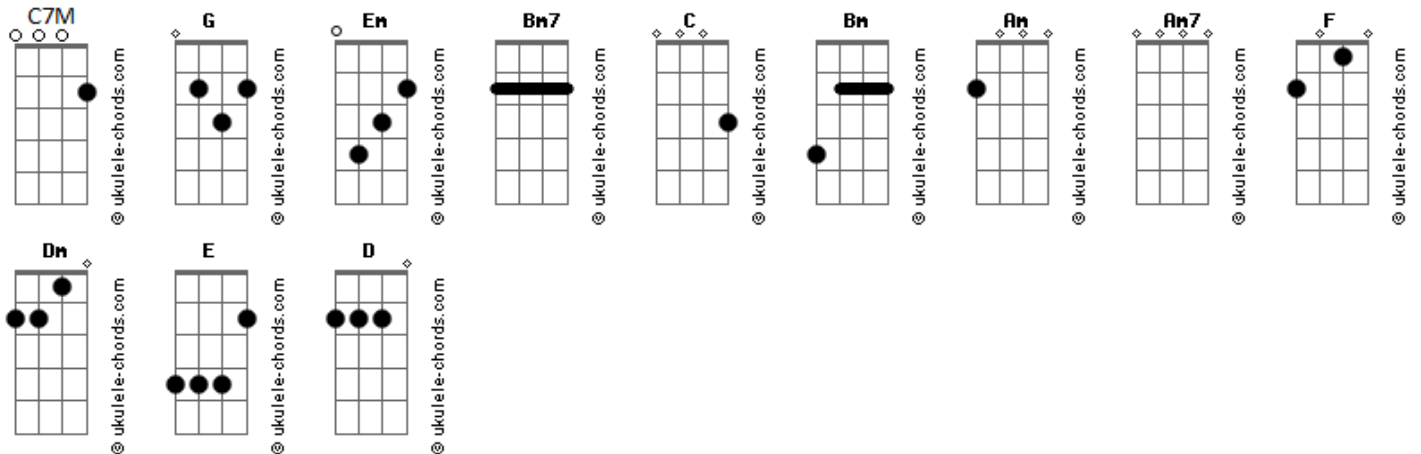

Soen - Lucidity

tom:

Intro: Em C7M Bm7
Em C7M Bm7

Em
In a purple robe
C7M Bm7
Throne of needles
Em
Sailing to the sun
C Bm Bm7
Reaching higher
Em
Sleeping on a bed
C7M Bm7
Broken bottles
Em
Passing night and day
C7M Bm7
Wasting hours

(Am Am7 F Dm Am)
(Am Am7 F Dm Am)

Dm Am G Dm
Rings on the water caressing your hair
F Am G Dm
Touch of a mother so gently aware
F Am G Dm
Let the journey entice you to stay
F Am G Dm
Draped in water seduced to immerse

(E Am E C)
(E Am E C)
(D Am)

Em
Lying on the grass
C7M Bm7

Acordes

By the river
Em
Captured by the moon
C7M Bm7
Barely breathing
Em
Dreaming while awake
C7M Bm7
Moving slowly
Em
Waiting for a change
C7M Bm7
Never coming

(Am Am7 F Dm Am)
(Am Am7 F Dm Am)

Am F
Can you see the danger
Dm Am
Within my eyes
Am F
Everyone's a stranger
Dm Am
Wearing disguise

(Dm Am G D F Am G Dm)
(Dm Am G D F Am G Dm)

Dm Am G Dm
Rings on the water caressing your hair
F Am G Dm
Touch of a mother so gently aware
F Am G Dm
Let the journey entice you to stay
F Am G Dm
Draped in water seduced to immerse
[Final] Dm Am G Dm F Am G Dm
Dm Am G Dm F Am G Dm
Dm Am G Dm F Am G Dm