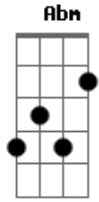

Soda Stereo - Games Of Seduction

tom:
Intro: Bm Gbm

[Primeira Parte]

B Gb
I will play the play of servant
A E
And you will play the lady of mine
B Gb
We cross some rhythm roads
A D Db B
In furious ways tonight anything goes
(E A)

[Refrão]

G B E A
Carry the way, right to the limit
G B E A
Carry the way (hey, hey, hey.)
G B E A G
Master of slave this is the game of seduction

[Segunda Parte]

B Gb
Remounting to the jungle
A E
Nobody would come to our rescue
B Gb
We seek this in contact
A
Thunder slows
D Db B
Fire that force of feeling
(E A)

© ukulele-chords.com

© ukulele-chords.com

© ukulele-chords.com

© ukulele-chords.com

G B E A
Carry the way, right to the limit
G B E A
Carry the way (hey, hey, hey.)
G B E A G
Master of slave this is the game of seduction

(Gb A Abm)
(Gb A Abm)
(Gb A Abm)
(Gb A Abm)

[Solo] A Gbm B Abm
A Gbm B Abm
A Gbm B Abm
A Gbm B Abm

(G Gb G Abm)

[Refrão]

G B E A
Carry the way, right to the limit
G B E A
Carry the way (hey, hey, hey.)
G B E A
Carry the way (hey, hey, hey.)
G B E A G
Master of slave this is the game of seduction