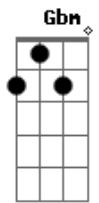

Soda Stereo - Games Of Seduction

tom:
Intro: Bm Gbm

[Primeira Parte]

B Gb
I will play the play of servant
A E
And you will play the lady of mine
B Gb
We cross some rhythm roads
A D Db B
In furious ways tonight anything goes
(E A)

[Refrão]

G B E A
Carry the way, right to the limit
G B E A
Carry the way (hey, hey, hey.)
G B E A G
Master of slave this is the game of seduction

[Segunda Parte]

B Gb
Remounting to the jungle
A E
Nobody would come to our rescue
B Gb
We seek this in contact
A
Thunder slows
D Db B
Fire that force of feeling
(E A)

[Refrão]

Acordes

© ukulele-chords.com