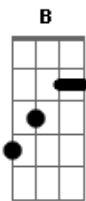

© ukulele-chords.com