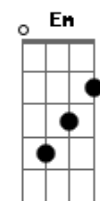

© ukulele-chords.com