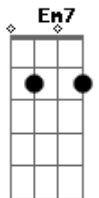

© ukulele-chords.com