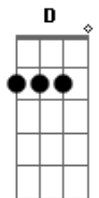

Snow Patrol - Signal Fire

Tom: E

(forma dos acordes no tom de D)

Capostrate na 2ª casa

Intro: G Em7 D C

[Primeira Parte]

G Em7 D C
The perfect words never crossed my mind
'Cause there was nothing in there but you
G Em7 D C
I felt every ounce of me screaming out
G Em7 D
But the sound was trapped deep in me
G Em7 D C
All I wanted just sped right past me
G Em7 D
While I was rooted fast to the earth
G Em7 D C
I could be stuck here for a thousand years
G Em7 D
Without your arms to drag me out

[Refrão]

G D Em7 C
There you are standing right in front of me
G D Em7 C
All this fear falls away to leave me naked
G D Em7 C
Hold me close cause I need you to guide me to safety
G D Em7 C

No I wont wait forever

[Segunda Parte]

G Em7 D C
In the confusion and the aftermath
G Em7 D
You are my signal fire
G Em7 D C
The only resolution and the only joy
G Em7 D
Is the faint spark of forgiveness in your eyes

[Refrão]

G D Em7 C
There you are standing right in front of me
G D Em7 C
All this fear falls away to leave me naked
G D Em7 C
Hold me close cause I need you to guide me to safety

[Solo]

G D Em7 C
G D Em7 C
G D Em7 C
G D Em7 C

G D Em7 C
There you are standing right in front of me
G D Em7 C
All this fear falls away to leave me naked
G D Em7 C
Hold me close cause I need you to guide me to safety
G D Em7 C
No I wont wait forever

Acordes

© ukulele-chords.com