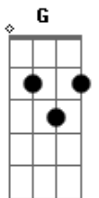

© ukulele-chords.com