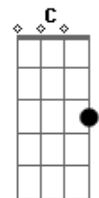

© ukulele-chords.com