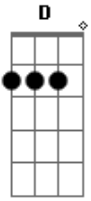

© ukulele-chords.com