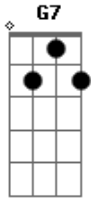

Snow Patrol - Set Down Your Glass

Tom: D

D
 Just close your eyes, and count to five
 G7 A Bm A G7 A D
 Let's craft the only thing we know into surprise

D
 Set down your glass, I painted this
 G7 A Bm A G7 A D
 To look like you and me forever as we're know

D
 My jumper tears, as we take it off
 G7 A Bm A G7 A D
 You say your sold me good as new and I know you will

Acordes

© ukulele-chords.com

© ukulele-chords.com

© ukulele-chords.com

© ukulele-chords.com