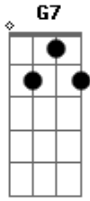

Snow Patrol - Set Down Your Glass

Tom: D

D
Just close your eyes, and count to five
G7 A Bm A G7 A D
Let's craft the only thing we know into surprise

D
Set down your glass, I painted this
G7 A Bm A G7 A D
To look like you and me forever as we're know

D
My jumper tears, as we take it off
G7 A Bm A G7 A D
You say your sold me good as new and I know you will

Acordes

© ukulele-chords.com

© ukulele-chords.com

© ukulele-chords.com

© ukulele-chords.com