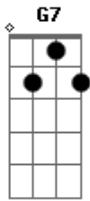

© ukulele-chords.com

© ukulele-chords.com