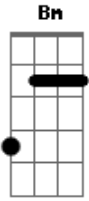

Snow Patrol - Set Down Your Glass

Tom: D

D
Just close your eyes, and count to five
G7 A Bm A G7 A D
Let's craft the only thing we know into surprise

D
Set down your glass, I painted this
G7 A Bm A G7 A D
To look like you and me forever as we're know

Refrão:
G7

And I'm shaking and I'm still
When you're eyes meet mine all lose simple skills
G7 A Bm A G7 A D
Like to tell you all I want, is now

D
You say I'm killed, I'm just not the same
G7 A Bm A G7 A D
As I was a year ago, and each minute since then

D
My jumper tears, as we take it off
G7 A Bm A G7 A D
You say your sold me good as new and I know you will

Acordes

© ukulele-chords.com

© ukulele-chords.com

© ukulele-chords.com

© ukulele-chords.com