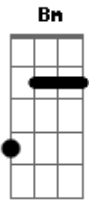

Snow Patrol - Set Down Your Glass

Tom: D

D
Just close your eyes, and count to five
G7 A Bm A G7 A D
Let's craft the only thing we know into surprise

D
Set down your glass, I painted this
G7 A Bm A G7 A D
To look like you and me forever as we're know

D
My jumper tears, as we take it off
You say your sold me good as new and I know you will

Acordes

© ukulele-chords.com

© ukulele-chords.com

© ukulele-chords.com

© ukulele-chords.com