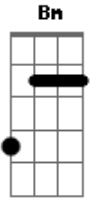

Snow Patrol - Set Down Your Glass

Tom: D

D
 Just close your eyes, and count to five
 G7 A Bm A G7 A D
 Let's craft the only thing we know into surprise

D
 Set down your glass, I painted this
 G7 A Bm A G7 A D
 To look like you and me forever as we're know

D
 My jumper tears, as we take it off
 G7 A Bm A G7 A D
 You say your sold me good as new and I know you will

Acordes

© ukulele-chords.com

© ukulele-chords.com

© ukulele-chords.com

© ukulele-chords.com