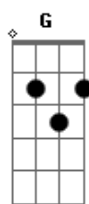

© ukulele-chords.com