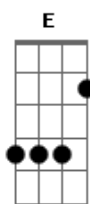

© ukulele-chords.com