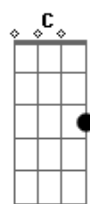

© ukulele-chords.com