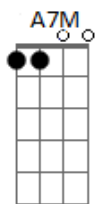

Snooze - Sunshine

tom:
Am Am Am Am7
I used to walk around and feel so fine
But then you came in
G C
Saying you could love me more
E Am
Than anyone I've seen
Am Am7
You came closer, you made me feel
Am7 Dm
As if I were king
G C
Fell in love with you my world
E A
Got bright you were with me
A A7M A7
You showed me love, you made me smile
Dm A
You brought me sunshine in your eyes
E

But when you left you taught me
Am Am7
How to cry for countless nights
Am7 Dm
Time didn't seem to pass
G C
Wondered how long it would take
E
Till I was healed at last
Am Am7
Fade away, find a way
Am7 Dm
Nothing you could say would do
G C
Oh, it's hard when you feel blue
E A
And all you need is you
A A7M A7
You showed me love, you made me smile
Dm A
You brought me sunshine in your eyes
E
But when you left you taught me? how to cry

Acordes

© ukulele-chords.com