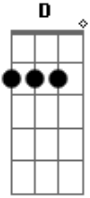

Snoop Dogg - Snoopafella

Bassist:Section8

Beat 1

G -----|
D -----7-7-7-5-----|
A -----7-----7-----|

E -0--3-5-3-----|

Beat 2

G -----|
D -----|
A -----|
E -0--3-5-3-0--5-5-5-3-0-----|

Acordes

© ukulele-chords.com

© ukulele-chords.com

© ukulele-chords.com

© ukulele-chords.com