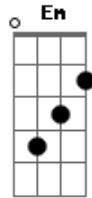

© ukulele-chords.com