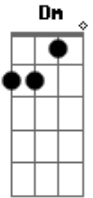

© ukulele-chords.com