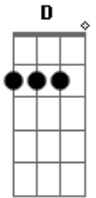

Snakehips - Cruel

Tom: D

(com acordes na forma de
Capostrate na 2ª casa
Intro: Am, Em, G, Dm

Am Cop radio screaming
Em Noise and tears
G Death on the TV
Dm And then there's you
Am It's fucked, it's crazy
Em I can't concentrate
G I just see your outline

C)

Dm Mhmm
Am
Back where we left off
Em
Watch you take your dress off
G
I've been by myself remembering you
Dm
Your body hurts me
Am
Loopin' 'round like CCTV
Em G Dm
In all this bitterness you stay so sweet
Am Em G Dm
It's such a cruel world
Savin' all my love for you, girl
It's such a cruel world
Maybe I found somethin' good, girl

Acordes

© ukulele-chords.com