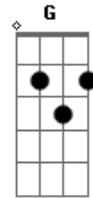

© ukulele-chords.com