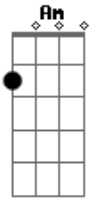

© ukulele-chords.com