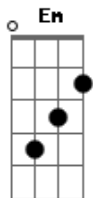

© ukulele-chords.com