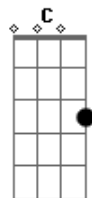

© ukulele-chords.com