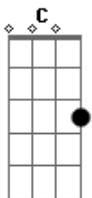

© ukulele-chords.com