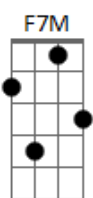

© ukulele-chords.com