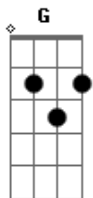

Snakadaktal - Air

Tom: G

(Introduction) Am C F7M C G

(Verse)

Am C F7M
The girl next door said that you walks go too long

C G
Uh uh, air, uh uh, air

Am C F7M
While she was singing her favorite song

C G
Uh uh, air, uh uh, air

Am C F7M
Her smile hid behind the camera lens

C G
Uh uh, air, uh uh, air

Am C F7M
He tried not to laugh but he chuckled like a hen

C G F7M
Uh uh, air, uh uh, air

(Chorus)

Am Em F7M
And that love that we fatally made

Am Em F7M
And the doves that took it away

Am Em F7M
And the love that you said it can't stay

It went away

Am C F7M C G
Our city of battle trees is curled up to sleep

Am C F7M
We spent all of our money buying roses for the king

C G
Uh uh, air, uh uh, air

Am C F7M
And the shade may be breaking through your window

C G
Uh uh, air, uh uh, air
Am C F7M
Don't look for the answer it's the question you don't know
C G F7M
Uh uh, air, uh uh, air

(Chorus)

Am Em F7M
And that love that we fatally made

Am Em F7M
And the doves that took it away

Am Em F7M
And the love that you said it can't stay
It went away

(Chorus)

Am Em F7M
And that love that we fatally made

Am Em F7M
And the doves that took it away

Am Em F7M
And the love that you said it can't stay
It went away

Em D2 G
It went away

Em D2 G
Ooo Ooo Ooo
Em D2 G
Ooo Ooo Ooo Ooo

Em D2 G
It's the question you don't know
Em D2 G
It's the question you don't know
Em D2 G
It's the question you don't know
Em

Acordes

© ukulele-chords.com