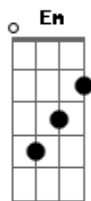

© ukulele-chords.com