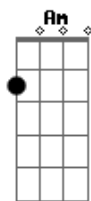

© ukulele-chords.com