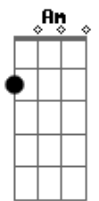

© ukulele-chords.com