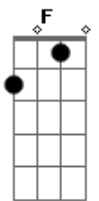

© ukulele-chords.com