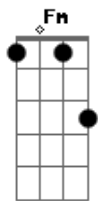

© ukulele-chords.com