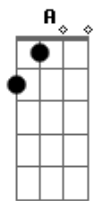

Smooth Hound Smith - Life Isn't Fair

tom:

Intro: C A

[Primeira Parte]

Well, ^C life isn't fair
But I ^E ain't complainin'
If it was ^F I'd be laid low
At the very ^{Fm} least ^C cranin' my neck
For a look at you ^G
As you ^F pass me by ^C ^G

[Segunda Parte]

Ain't ^C got no money
Ain't ^E got much to call my own
But in you I ^F found somebody
And your ^{Fm} body feel like home
And I ^C wanna hold ya next to me ^G
Till the day I ^F die ^C ^G

[Refrão]

And life ^F ain't fair to me ^C
But that don't mean I ain't ^{Am} ready for eternity ^G
My mind weigh heavy but the ^C spirits still sing ^F
And I ^{Am} might not get this ^G lucky again ^C

[Refrão]

And life ^F ain't fair to me ^C
^G ^{Am} ^G

But that don't mean I ain't ready for eternity ^C
My mind weigh heavy but the ^F spirits still sing ^G ^C
And I ^{Am} might not get this ^G lucky again ^C

[Ponte]

Well, the ^C blue of the sky
Might be ^E copied by the sea
But all anybody wants ^F
Is a little ^{Fm} tender company
And I ^C wanna give it to you ^G
Till the ^F ocean's ^C alright ^G

[Refrão]

And life ^F ain't fair to me ^C
But that don't mean I ain't ^{Am} ready for eternity ^G
My mind weigh heavy but the ^C spirits still sing ^F
And I ^{Am} might not get this ^G lucky again ^C

[Final]

Yeah, my ^C mind is heavy but the ^F spirits still sing
And I ^{Am} might not get this ^G lucky again ^C
I said my ^C mind is heavy but the ^F spirits still sing
And I ^{Am} might not get this ^G lucky again ^{Am}
Might not get this ^{Am} lucky again ^G ^C
Might not get this ^{Am} lucky again ^G ^{Am}
Might not get this ^{Am} lucky again ^G ^C
Might not get this ^{Am} lucky again ^G ^C

Acordes

© ukulele-chords.com