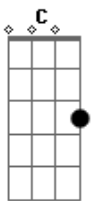

© ukulele-chords.com