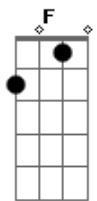

© ukulele-chords.com