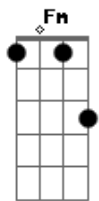

© ukulele-chords.com