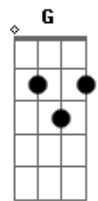

© ukulele-chords.com