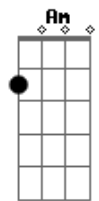

© ukulele-chords.com