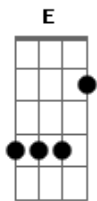

© ukulele-chords.com