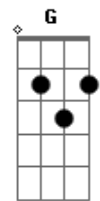

© ukulele-chords.com