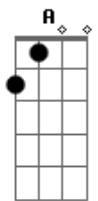

Smooth Hound Smith - Life Isn't Fair

tom:

Intro: C A

[Primeira Parte]

Well, ^C life isn't fair
But I ^E ain't complainin'
If it was ^F I'd be laid low
At the very ^{Fm} least ^C cranin' my neck
For a look at you ^G
As you ^F pass me by ^C ^G

[Segunda Parte]

Ain't ^C got no money
Ain't ^E got much to call my own
But in you I ^F found somebody
And your ^{Fm} body feel like home
And I ^C wanna hold ya next to me ^G
Till the day I ^F die ^C ^G

[Refrão]

And life ^F ain't ^C fair to me
But that don't mean I ain't ^{Am} ready for eternity ^G
My mind weigh heavy but the ^F spirits still sing
And I ^{Am} might not get this ^G lucky again ^C

[Refrão]

And life ^F ain't ^C fair to me
^G ^{Am} ^G

But that don't mean I ain't ready for eternity
^C My mind weigh heavy but the ^F spirits still sing
And I ^{Am} might not get this ^G lucky again ^C

[Ponte]

Well, the ^C blue of the sky
Might be ^E copied by the sea
But all anybody wants
Is a little ^{Fm} tender company
And I ^C wanna give it to you ^G
Till the ^F ocean's ^C alright ^G

[Refrão]

And life ^F ain't ^C fair to me
But that don't mean I ain't ^{Am} ready for eternity ^G
My mind weigh heavy but the ^F spirits still sing
And I ^{Am} might not get this ^G lucky again ^C

[Final]

Yeah, my ^C mind is heavy but the ^F spirits still sing
^{Am} And I might not get this ^G lucky again ^C
I said my ^C mind is heavy but the ^F spirits still sing
^{Am} And I might not get this ^G lucky again ^{Am}
^{Am} Might not get this ^G lucky again ^C
^{Am} Might not get this ^G lucky again ^{Am}
^{Am} Might not get this ^G lucky again ^C

Acordes

© ukulele-chords.com