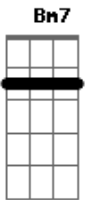

© ukulele-chords.com