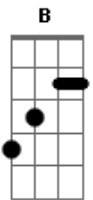

© ukulele-chords.com