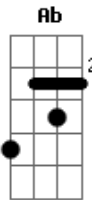

© ukulele-chords.com