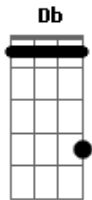

© ukulele-chords.com