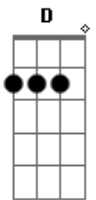

The Smashing Pumpkins - To Sheila

Tom: D

Tune Down 1/2 Step: Eb Ab Db GB Bb Eb

D2 Am7 G

|D2 |D2 |

D2 Am7
twilight fades

G
through blistered avalon

D2 Am7
the sky's cruel torch

G
on aching autobahn

G Bm7 A7sus4 Em
into the uncertain divine

D2 Am7 D2
we scream into the last divide

D Am7 G
you make me real

D Am7 G
you make me real

D Am7 Em
strong as i feel

D Am7 Em
you make me real

D2 Am7 G
Sheila rides on crashing nightingale

D2 Am7 G
intake eyes leave passing vapour trails

G Bm7 A7sus4 Em
with blushing brilliance alive

D2 Am7 G
because it's time to arrive

D Am7 G

you make me real

D Am7 G
you make me real

D Am7 Em G
strong as i feel

D Am7 D
you make me real

D2 Am7 G
lately I just can't seem to believe

D2 Am7 G
discard my friends to change the scenery

G Bm7 A7sus4 Em
it meant the world to hold a bruising faith

D2 Am7 D2
but now it's just a matter of grace

D2 Am7 G
a summer storm graces all of me

D2 Am7 G
highway warm sing silent poetry
G Bm7 A7sus4 Em
I could bring you the light

D2 Am7 D2
and take you home into the night

D Am7 G
lately I just can't seem to believe

D Am7
discard my friends to change the scenery

D Am7 Em G
it meant the world to hold a bruising faith

D Am7 D
but now it's just a matter of grace

|D2 |Am7 |G |G |

|D2 |Am7 |G |G |

|D2 |Am7 |G |

Acordes

© ukulele-chords.com