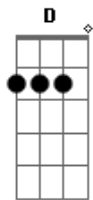

The Smashing Pumpkins - To Sheila

Tom: D

Tune Down 1/2 Step: Eb Ab Db GB Bb Eb

D2 Am7 G

|D2 |D2 |

D2 Am7
twilight fades

G
through blistered avalon

D2 Am7
the sky's cruel torch

G
on aching autobahn

G Bm7 A7sus4 Em
into the uncertain divine

D2 Am7 D2
we scream into the last divide

D Am7 G
you make me real

D Am7 G
you make me real

D Am7 Em
strong as i feel

D Am7 Em
you make me real

D2 Am7 G
Sheila rides on crashing nightingale

D2 Am7 G
intake eyes leave passing vapour trails

G Bm7 A7sus4 Em
with blushing brilliance alive

D2 Am7 G
because it's time to arrive

D Am7 G

you make me real

D Am7 G
you make me real

D Am7 Em G
strong as i feel

D Am7 D
you make me real

D2 Am7 G
lately I just can't seem to believe

D2 Am7 G
discard my friends to change the scenery

G Bm7 A7sus4 Em
it meant the world to hold a bruising faith

D2 Am7 D2
but now it's just a matter of grace

D2 Am7 G
a summer storm graces all of me

D2 Am7 G
highway warm sing silent poetry
G Bm7 A7sus4 Em
I could bring you the light

D2 Am7 D2
and take you home into the night

D Am7 G
lately I just can't seem to believe

D Am7
discard my friends to change the scenery

D Am7 Em G
it meant the world to hold a bruising faith

D Am7 D
but now it's just a matter of grace

|D2 |Am7 |G |G |

|D2 |Am7 |G |G |

|D2 |Am7 |G |

Acordes