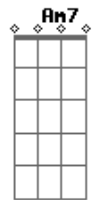

© ukulele-chords.com