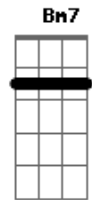

© ukulele-chords.com