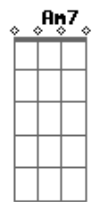

© ukulele-chords.com