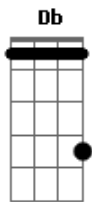

© ukulele-chords.com