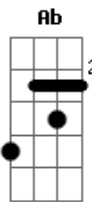

© ukulele-chords.com