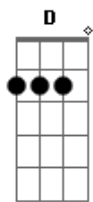

The Smashing Pumpkins - To Sheila

Tom: D

Tune Down 1/2 Step: Eb Ab Db GB Bb Eb

D2 Am7 G

|D2 |D2 |

D2 Am7
twilight fades

G
through blistered avalon

D2 Am7
the sky's cruel torch

G
on aching autobahn

G Bm7 A7sus4 Em
into the uncertain divine

D2 Am7 D2
we scream into the last divide

D Am7 G
you make me real

D Am7 G
you make me real

D Am7 Em
strong as i feel

D Am7 Em
you make me real

D2 Am7 G
Sheila rides on crashing nightingale

D2 Am7 G
intake eyes leave passing vapour trails

G Bm7 A7sus4 Em
with blushing brilliance alive

D2 Am7 G
because it's time to arrive

D Am7 G

you make me real

D Am7 G
you make me real

D Am7 Em G
strong as i feel

D Am7 D
you make me real

D2 Am7 G
lately I just can't seem to believe

D2 Am7 G
discard my friends to change the scenery

G Bm7 A7sus4 Em
it meant the world to hold a bruising faith

D2 Am7 D2
but now it's just a matter of grace

D2 Am7 G
a summer storm graces all of me

D2 Am7 G
highway warm sing silent poetry
G Bm7 A7sus4 Em
I could bring you the light

D2 Am7 D2
and take you home into the night

D Am7 G
lately I just can't seem to believe

D Am7
discard my friends to change the scenery

D Am7 Em G
it meant the world to hold a bruising faith

D Am7 D
but now it's just a matter of grace

|D2 |Am7 |G |G |

|D2 |Am7 |G |G |

|D2 |Am7 |G |

Acordes