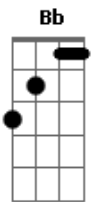

© ukulele-chords.com