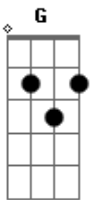

© ukulele-chords.com