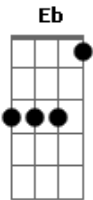

The Smashing Pumpkins - To Sheila

Tom: D

Tune Down 1/2 Step: Eb Ab Db GB Bb Eb

D2 Am7 G

|D2 |D2 |

D2 Am7
twilight fades

G
through blistered avalon

D2 Am7
the sky's cruel torch

D Am7
discard my friends to change the scenery

D Am7 Em G
it meant the world to hold a bruising faith

D Am7 D
but now it's just a matter of grace

|D2 |Am7 |G |G |

|D2 |Am7 |G |G |

|D2 |Am7 |G |

Acordes

© ukulele-chords.com