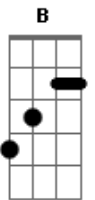

© ukulele-chords.com