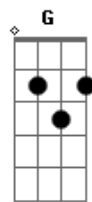

© ukulele-chords.com