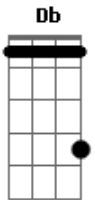

© ukulele-chords.com