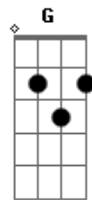

© ukulele-chords.com