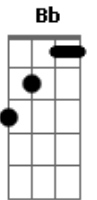

© ukulele-chords.com