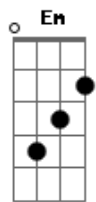

© ukulele-chords.com