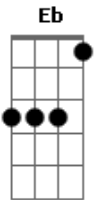

The Smashing Pumpkins - To Sheila

Tom: D

Tune Down 1/2 Step: Eb Ab Db GB Bb Eb

D2 Am7 G

|D2 |D2 |

D2 Am7
twilight fades

G
through blistered avalon

D2 Am7
the sky's cruel torch

G
on aching autobahn

G Bm7 A7sus4 Em
into the uncertain divine

D2 Am7 D2
we scream into the last divide

D Am7 G
you make me real

D Am7 G
you make me real

D Am7 Em
strong as i feel

D Am7 Em
you make me real

D2 Am7 G
Sheila rides on crashing nightingale

D Am7
discard my friends to change the scenery

D Am7 Em G
it meant the world to hold a bruising faith

D Am7 D
but now it's just a matter of grace

|D2 |Am7 |G |G |

|D2 |Am7 |G |G |

|D2 |Am7 |G |

Acordes

© ukulele-chords.com