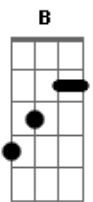

© ukulele-chords.com