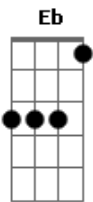

The Smashing Pumpkins - To Sheila

Tom: D

Tune Down 1/2 Step: Eb Ab Db GB Bb Eb

D2 Am7 G

|D2 |D2 |

D2 Am7
twilight fades

G
through blistered avalon

D2 Am7
the sky's cruel torch

D Am7
discard my friends to change the scenery

D Am7 Em G
it meant the world to hold a bruising faith

D Am7 D
but now it's just a matter of grace

|D2 |Am7 |G |G |

|D2 |Am7 |G |G |

|D2 |Am7 |G |

Acordes

© ukulele-chords.com