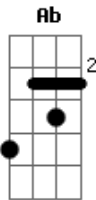

© ukulele-chords.com