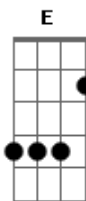

© ukulele-chords.com