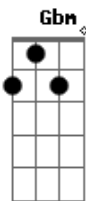

© ukulele-chords.com