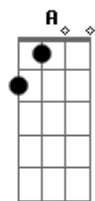

Chorus:
D E A
Never let the summer catch you down
D E A
Never let your thoughts run free
D E A Gbm
Even when their numbers draw you out
D E A
Everything i want is free

Break:
D Gbm A E
'til the end
D Gbm A E
'til the end
D Gbm A E
'til the end
D Gbm A E
I'm gonna love you
D Gbm A E
One hundred one percent
D Gbm A D
I'm gonna love you til this ends

Instrumental:
Pick individual notes on these chords
D Gbm A E D Gbm A E

Verse: PLAY THROUGHOUT VERSE - D Gbm A E
Take a chance if you should go
Face upon your happy home

The scanners wait
Selfishly they might concede
You were always on your own
You can't escape

Pre-chorus:
D Gbm A E
i may seem unafraid
D Gbm A E
I may seem unashamed
D Gbm A E
I will be special k

Chorus:
D E A
Never let the summer catch you down
D E A
Never let your thoughts run free
D E A Gbm
Even when their numbers draw you out
D E A
Everything i want is free
Break:
A D
You're not me
A D
And never ever will you ever be

Verse: PLAY THROUGHOUT VERSE - D Gbm A E
I'm gonna find you
And never run against
I'm gonna find you

D Gbm A E
'til the end
D Gbm A E
'til the end
D Gbm A E
'til the end

Chorus:
D E A
Never let the summer catch you down
D E A
Never let your thoughts run free
D E A Gbm
Even when their numbers draw you out

Outro:
PLAY THROUGHOUT OUTRO - D Gbm A E
Everything i want is free
Everything i want is free
Everything i want is free
Everything i want is free

Free you're free with me
You're free with me ... fade out

Acordes