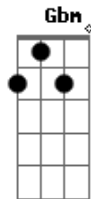

© ukulele-chords.com