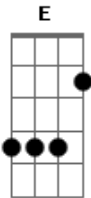

The Smashing Pumpkins - Stand Inside Your Love

Tom: D

Tuning : E A D G B E

Riff

You and me, meant to be
Immutable, Impossible
It's destiny, pure lunacy
Incalculable, insufferable

G Bm
And for the last time

D2 A2
I feel as though I am reborn

G Bm
In my mind
D2 A2 Em
Recast as child and mystic sage

D2 A2 Em
Who wouldn't be the one you love?

D2 A2 Em
Who wouldn't stand inside your love?

D2 A2 Em

Solo

Em D2 A2 Em
And for the first time, I'm telling you how much I need and bleed for

D2 A2 G
Your every move and waking sound

Bm D2 A2 G
In my time, I'll wrap my wire around your heart

Bm D2 A2 Em
and your mind, you're mine forever now.

D2 A2 Em
Who wouldn't be the one you love and live for?

D2 A2 Em
Who wouldn't stand inside your love and die for?

D2 A2 Em
Who wouldn't be the one you love?

Acordes

© ukulele-chords.com

© ukulele-chords.com

© ukulele-chords.com

© ukulele-chords.com

© ukulele-chords.com