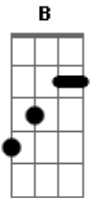

The Smashing Pumpkins - Stand Inside Your Love

Tom: D

Tuning : E A D G B E

Riff

You and me, meant to be
Immutable, Impossible
It's destiny, pure lunacy
Incalculable, insufferable

G Bm
And for the last time

D2 A2
I feel as though I am reborn

G Bm
In my mind
D2 A2 Em
Recast as child and mystic sage

D2 A2 Em
Who wouldn't be the one you love?

D2 A2 Em
Who wouldn't stand inside your love?

D2 A2 Em

Solo

Em D2 A2 Em
And for the first time, I'm telling you how much I need and bleed for

D2 A2 G
Your every move and waking sound

Bm D2 A2 G
In my time, I'll wrap my wire around your heart

Bm D2 A2 Em
and your mind, you're mine forever now.

D2 A2 Em
Who wouldn't be the one you love and live for?

D2 A2 Em
Who wouldn't stand inside your love and die for?

D2 A2 Em
Who wouldn't be the one you love?

Acordes

© ukulele-chords.com

© ukulele-chords.com

© ukulele-chords.com

© ukulele-chords.com

© ukulele-chords.com