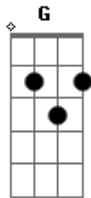

The Smashing Pumpkins - Stand Inside Your Love

Tom: D

Tuning : E A D G B E

Riff

You and me, meant to be
Immutable, Impossible
It's destiny, pure lunacy
Incalculable, insufferable

G Bm
And for the last time

D2 A2
I feel as though I am reborn

G Bm
In my mind
D2 A2 Em
Recast as child and mystic sage

D2 A2 Em
Who wouldn't be the one you love?

D2 A2 Em
Who wouldn't stand inside your love?

D2 A2 Em

Solo

Em D2 A2 Em
And for the first time, I'm telling you how much I need and bleed for

D2 A2 G
Your every move and waking sound

Bm D2 A2 G
In my time, I'll wrap my wire around your heart

Bm D2 A2 Em
and your mind, you're mine forever now.

D2 A2 Em
Who wouldn't be the one you love and live for?

D2 A2 Em
Who wouldn't stand inside your love and die for?

D2 A2 Em
Who wouldn't be the one you love?

Acordes

© ukulele-chords.com

© ukulele-chords.com

© ukulele-chords.com

© ukulele-chords.com

© ukulele-chords.com