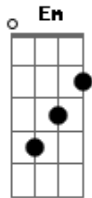

© ukulele-chords.com