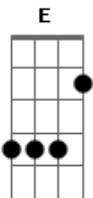

The Smashing Pumpkins - Stand Inside Your Love

Tom: D

Tuning : E A D G B E

Riff
 You and me, meant to be
 Immutable, Impossible
 It's destiny, pure lunacy
 Incalculable, insufferable

G Bm
 And for the last time
 D2 A2
 You're everything
 G Bm
 That I want, and ask for
 D2 A2
 You're all that I dreamed

G Bm
 And for the first time
 D2 A2
 I feel as though I am reborn
 G Bm
 In my mind
 D2 A2 Em
 Recast as child and mystic sage
 D2 A2 Em
 Who wouldn't be the one you love?
 D2 A2 Em
 Who wouldn't stand inside your love?

D2 A2 Em

Solo

Em D2 A2 Em
 And for the first time, I'm telling you how much I need and
 bleed for
 D2 A2 G
 Your every move and waking sound
 Bm D2 A2 G
 In my time, I'll wrap my wire around your heart
 Bm D2 A2 Em
 and your mind, you're mine forever now.

D2 A2 Em
 Who wouldn't be the one you love and live for?
 D2 A2 Em
 Who wouldn't stand inside your love and die for?
 D2 A2 Em
 Who wouldn't be the one you love?

Acordes

© ukulele-chords.com

© ukulele-chords.com