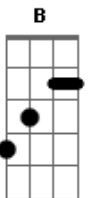

© ukulele-chords.com