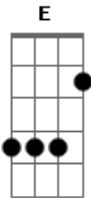

© ukulele-chords.com

© ukulele-chords.com