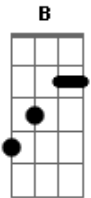

© ukulele-chords.com