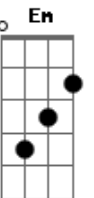

© ukulele-chords.com