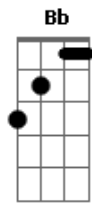

© ukulele-chords.com