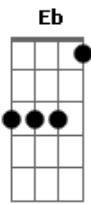

© ukulele-chords.com