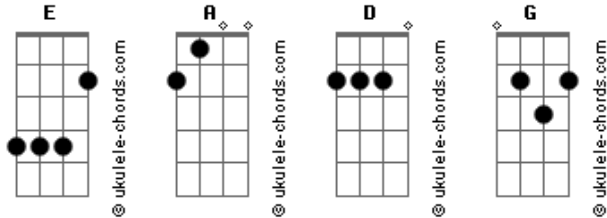

The Smashing Pumpkins - Pennies

Album: Zero Single

Tuning: **E A D G**

Come in after guitar intro with

Riff 1

```
G|-----|
D|-----|
A|-----5-5-5---|
E|5-5-5-5-5-5-5-7-7-7-----0--|
```

During "I always Loved you so" Play:

Riff 2

```
G|-----|
D|-----|
A|5-5-5-2-2-2-2-3-3-3-3-3-3-3--|
E|-----|
```

Then go back to Riff 1

After Riff 1 is played add this fill after billy says "All the World Must Know" for the second time

Riff 3

Acordes

```
G|-----|
D|-----|
A|-----5--|
E|2-2-2-0-0-2-2-7---|
```

Then go Back up to Riff 1

After billy says "but i've got a new girlfriend she looks alot like you did" Play Riff 2 and again at "All the World must Know" Play Riff 3

then they alter Riff 1 , its the Same notes just Different Rhythm it goes like this:

Riff 4

```
G|-----|
D|-----|
A|----5-5-5-5-5-5-5-5--|
E|5-7-----|
```

After this Riff play a Riff 3 then go Back to Riff 1 and end the song on A(5th Fret on **E** string)