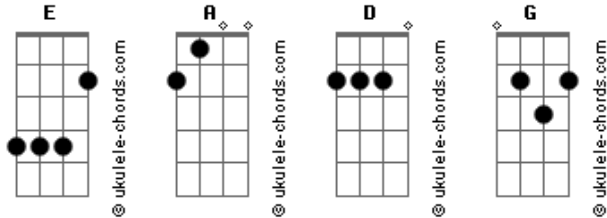

The Smashing Pumpkins - Pennies

Album: Zero Single

Tuning: **E A D G**

Come in after guitar intro with

Riff 1

```
G|-----|
D|-----|
A|-----5-5-5---|
E|5-5-5-5-5-5-5-7-7-7-----0--|
```

During "I always Loved you so" Play:

Riff 2

```
G|-----|
D|-----|
A|5-5-5-2-2-2-2-3-3-3-3-3-3-3--|
E|-----|
```

Then go back to Riff 1

After Riff 1 is played add this fill after billy says "All the World Must Know" for the second time

Riff 3

Acordes

```
G|-----|
D|-----|
A|-----5--|
E|2-2-2-0-0-2-2-7---|
```

Then go Back up to Riff 1

After billy says "but i've got a new girlfriend she looks alot like you did" Play Riff 2 and again at "All the World must Know" Play Riff 3

then they alter Riff 1 , its the Same notes just Different Rhythm it goes like this:

Riff 4

```
G|-----|
D|-----|
A|----5-5-5-5-5-5-5-5--|
E|5-7-----|
```

After this Riff play a Riff 3 then go Back to Riff 1 and end the song on A(5th Fret on E string)