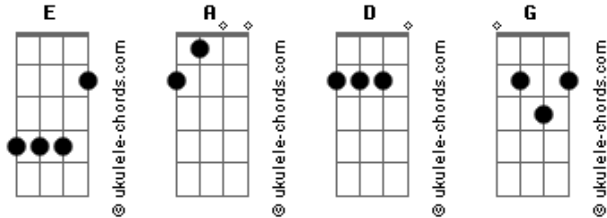

# The Smashing Pumpkins - Pennies

Album: Zero Single

Tuning: **E A D G**

Come in after guitar intro with

Riff 1

```
G|-----|
D|-----|
A|-----5-5-5---|
E|5-5-5-5-5-5-5-7-7-7-----0--|
```

During "I always Loved you so" Play:

Riff 2

```
G|-----|
D|-----|
A|5-5-5-2-2-2-2-3-3-3-3-3-3-3--|
E|-----|
```

Then go back to Riff 1

After Riff 1 is played add this fill after billy says "All the World Must Know" for the second time

Riff 3

## Acordes

```
G|-----|
D|-----|
A|-----5---|
E|2-2-2-0-0-2-2-7---|
```

Then go Back up to Riff 1

After billy says "but i've got a new girlfriend she looks alot like you did" Play Riff 2 and again at "All the World must Know" Play Riff 3

then they alter Riff 1 , its the Same notes just Different Rhythm it goes like this:

Riff 4

```
G|-----|
D|-----|
A|----5-5-5-5-5-5-5-5--|
E|5-7-----|
```

After this Riff play a Riff 3 then go Back to Riff 1 and end the song on A(5th Fret on **E** string)