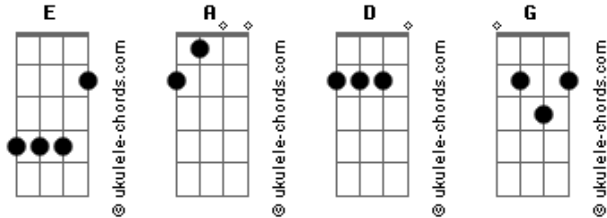

# The Smashing Pumpkins - Pennies

Album: Zero Single

Tuning: **E A D G**

Come in after guitar intro with

Riff 1

```
G|-----|
D|-----|
A|-----5-5-5---|
E|5-5-5-5-5-5-5-7-7-7-----0--|
```

During "I always Loved you so" Play:

Riff 2

```
G|-----|
D|-----|
A|5-5-5-2-2-2-2-3-3-3-3-3-3-3--|
E|-----|
```

Then go back to Riff 1

After Riff 1 is played add this fill after billy says "All the World Must Know" for the second time

Riff 3

## Acordes

```
G|-----|
D|-----|
A|-----5--|
E|2-2-2-0-0-2-2-7---|
```

Then go Back up to Riff 1

After billy says "but i've got a new girlfriend she looks alot like you did" Play Riff 2 and again at "All the World must Know" Play Riff 3

then they alter Riff 1 , its the Same notes just Different Rhythm it goes like this:

Riff 4

```
G|-----|
D|-----|
A|----5-5-5-5-5-5-5-5--|
E|5-7-----|
```

After this Riff play a Riff 3 then go Back to Riff 1 and end the song on A(5th Fret on **E** string)