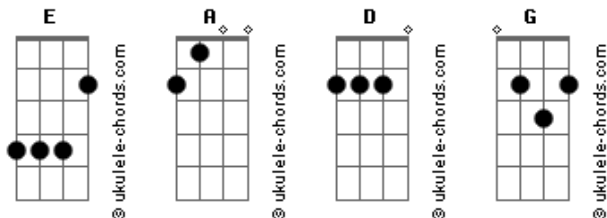

# The Smashing Pumpkins - Pennies

Album: Zero Single  
Tuning: **E A D G**

Come in after guitar intro with

Riff 1  
G|-----|  
D|-----|  
A|-----5-5-5---|  
E|5-5-5-5-5-5-5-7-7-7-----0--|

During "I always Loved you so" Play:

Riff 2  
G|-----|  
D|-----|  
A|5-5-5-2-2-2-2-3-3-3-3-3-3-3--|  
E|-----|

Then go back to Riff 1  
After Riff 1 is played add this fill after billy says "All the World Must Know" for the second time

Riff 3

## Acordes

G|-----|  
D|-----|  
A|-----5-5---|  
E|2-2-2-0-0-2-2-7---|

Then go Back up to Riff 1  
After billy says "but i've got a new girlfriend she looks alot like you did" Play Riff 2 and again at "All the World must Know" Play Riff 3

then they alter Riff 1 , its the Same notes just Different Rhythm it goes like this:

Riff 4  
G|-----|  
D|-----|  
A|----5-5-5-5-5-5-5-5--|  
E|5-7-----|

After this Riff play a Riff 3 then go Back to Riff 1 and end the song on A(5th Fret on E string)