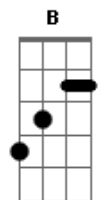

© ukulele-chords.com