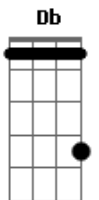

# The Smashing Pumpkins - Obscured

Tom: E  
Intro: - E Gb Db  
E Gb Db Ab Gb A

A B  
Lost your head  
Now you sleep on the floor A  
What you said B  
I don't want anymore A  
Through the haze B  
Make your eyes \_\_\_\_\_ (?!?) A  
Out in space B  
Daze a-way Eb E

Bb E Gb Db E  
Obscured Through these eyes  
Looks like I'm home tonight E Gb Db

Ab Gb  
What you said Db Ab Gb  
Made a mess in here Db Ab Gb  
What you said Db Ab Gb  
I don't want

Obscured

{Repeat C# G# F# until fade F# ending }