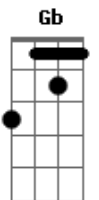

# The Smashing Pumpkins - Obscured

Tom: E  
Intro: - E Gb Db  
E Gb Db Ab Gb A

A B  
Lost your head  
Now you sleep on the floor A  
What you said B  
I don't want anymore A  
Through the haze B  
Make your eyes \_\_\_\_\_ (?!?) A  
Out in space B  
Daze a-way Eb E

Gb Db E  
Through these eyes Db E  
I re-ly on all I see Gb Db Ab Gb  
Obscured E Gb Db Eb Db E  
Through these eyes  
Looks like I'm home tonight

Ab Gb Bb A  
Left for dead B  
As you sweep out the door A

B  
Things we said  
We don't mean anymore A  
Tear inside B  
Like a falling kind (?) A  
Haa... Haaaa... B A  
Haaa... Hey Hey Yeah. B Eb E

Gb Db E  
Through these eyes Db E  
I re-ly on all I see Gb Db Ab Gb

Bb E Gb Db E  
Obscured Through these eyes  
Looks like I'm home tonight E Gb Db

Ab Gb  
What you said Db Ab Gb  
Made a mess in here Db Ab Gb  
What you said Db Ab Gb  
I don't want

Obscured

{Repeat C# G# F# until fade F# ending }