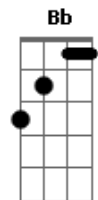

© ukulele-chords.com