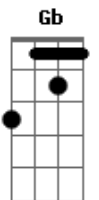

© ukulele-chords.com