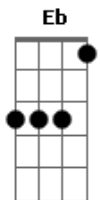

© ukulele-chords.com