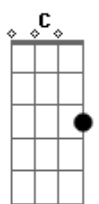

© ukulele-chords.com