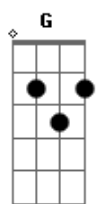

© ukulele-chords.com