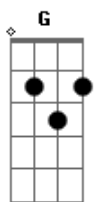

© ukulele-chords.com

© ukulele-chords.com