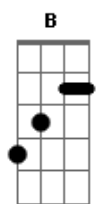

© ukulele-chords.com