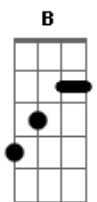

© ukulele-chords.com