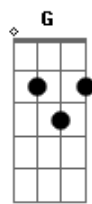

© ukulele-chords.com