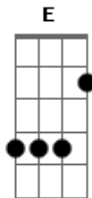

The Smashing Pumpkins - Lily (My One And Only)

Tom: G

Tuning 1/2 step down

Intro: G Am

VERSE

G Am

Lily, my one and only

G Am

..me and thru her window..

G Am C

..shade (shade) I watch her shadow..

G Am C

..moooo-ooove I wonder if she....

VERSE 2 (same as verse 1)

except lead fig 2 over wher fig1 was

and at the end...

G

..Lily.. (same as verse)

Bm

Cause as they're dragging me away

Am D (I think) G

strum G slowly

backwards

I swear I saw her raise her hand and wave.....GOODBYE

lead fig 1 lead fig 2

(I think)

Acordes

© ukulele-chords.com

© ukulele-chords.com

© ukulele-chords.com

© ukulele-chords.com

© ukulele-chords.com