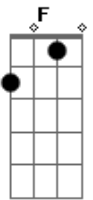

The Smashing Pumpkins - La Dolly Vitta

Tom: F

Cool as ice cream

[Main Guitar Riff]: Chords that are played under the base.
This is acoustic guitar and is strummed very lightly.
This part is very hard to make out so once again it is could
be wrong.

[Solo][electric]: I KNOW this isn't exact, but its sounds
fairly close.
oh yah, you better appreciate this solo!

slow bend

[BASE Fill 1]: Just the base and Jimmy's cymbols here.
Can be played on guitar also.

[Main Riff]
You hear a lot of visions
You can't even stop
Can't see what you're missing
Spinning like a top

Intro: [MAIN RIFF] 4x's

[Main Riff]: Played through entire song, except when [BASE
Fill 1] is played then [Main Riff] starts up again

[small variation from the main riff]: Figure it out. Not
tuff.
Fade away I want to see her
Fade away I want to see her
I only want to meet her

I lay my head on her bosom
To cry myself to sleep
I see no greater wisdom [BASE Fill 1]
She has given me [Main Riff] starts up here after
this line

[Main Riff]
La Dolly Vita [Fill 1]
True as blue sky
La Dolly Vita [Fill 1]
Cool as ice cream
Cool as ice cream

[Fill 1][electric]: This is a SLOW slide. Listen to the CD

La Dolly Vita [Fill 1]
Sweet as true love
La Dolly Vita [Fill 1]
Cool as ice cream

[Some Crash Cymbols]
Take it all the way down
Forsake ones you have now
Take it all the way down

Acordes

© ukulele-chords.com