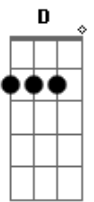

© ukulele-chords.com