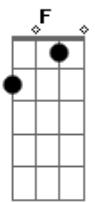

The Smashing Pumpkins - La Dolly Vitta

Tom: F

Cool as ice cream

[Main Guitar Riff]: Chords that are played under the base. This is acoustic guitar and is strummed very lightly. This part is very hard to make out so once again it is could be wrong.

[Solo][electric]: I KNOW this isn't exact, but its sounds fairly close. oh yah, you better appreciate this solo!

slow bend

[BASE Fill 1]: Just the base and Jimmy's cymbols here. Can be played on guitar also.

[Main Riff]
You hear a lot of visions
You can't even stop
Can't see what you're missing
Spinning like a top

Intro: [MAIN RIFF] 4x's

[Main Riff]: Played through entire song, except when [BASE Fill 1] is played then [Main Riff] starts up again

[small variation from the main riff]: Figure it out. Not tuff.

Fade away I want to see her
Fade away I want to see her
I only want to meet her

I lay my head on her bosom
To cry myself to sleep
I see no greater wisdom [BASE Fill 1]
She has given me [Main Riff] starts up here after this line

[Main Riff]
La Dolly Vita [Fill 1]
True as blue sky
La Dolly Vita [Fill 1]
Cool as ice cream
Cool as ice cream

[Fill 1][electric]: This is a SLOW slide. Listen to the CD

La Dolly Vita [Fill 1]
Sweet as true love
La Dolly Vita [Fill 1]
Cool as ice cream

[Some Crash Cymbols]
Take it all the way down
Forsake ones you have now
Take it all the way down

Acordes

© ukulele-chords.com