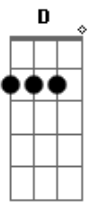

The Smashing Pumpkins - La Dolly Vitta

Tom: F

Cool as ice cream

[Main Guitar Riff]: Chords that are played under the base. This is acoustic guitar and is strummed very lightly. This part is very hard to make out so once again it is could be wrong.

[small variation from the main riff]: Figure it out. Not tuff.

Fade away I want to see her
Fade away I want to see her
I only want to meet her

I lay my head on her bosom
To cry myself to sleep
I see no greater wisdom [BASE Fill 1]
She has given me [Main Riff] starts up here after this line

[Some Crash Cymbols]
Take it all the way down
Forsake ones you have now
Take it all the way down

Acordes

© ukulele-chords.com

© ukulele-chords.com

© ukulele-chords.com