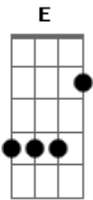

© ukulele-chords.com