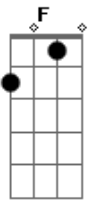

The Smashing Pumpkins - La Dolly Vitta

Tom: **F**

Cool as ice cream

[Main Guitar Riff]: Chords that are played under the base.
This is acoustic guitar and is strummed very lightly.
This part is very hard to make out so once again it is could
be wrong.

[Solo][electric]: I KNOW this isn't exact, but its sounds
fairly close.
oh yah, you better appreciate this solo!

slow bend

[BASE Fill 1]: Just the base and Jimmy's cymbols here.
Can be played on guitar also.

[Main Riff]
You hear a lot of visions
You can't even stop
Can't see what you're missing
Spinning like a top

Intro: [MAIN RIFF] 4x's

[Main Riff]: Played through entire song, except when [BASE
Fill 1] is played then [Main Riff] starts up again

[small variation from the main riff]: Figure it out. Not
tuff.
Fade away I want to see her
Fade away I want to see her
I only want to meet her

I lay my head on her bosom
To cry myself to sleep
I see no greater wisdom [BASE Fill 1]
She has given me [Main Riff] starts up here after
this line

[Main Riff]
La Dolly Vita [Fill 1]
True as blue sky
La Dolly Vita [Fill 1]
Cool as ice cream
Cool as ice cream

[Fill 1][electric]: This is a SLOW slide. Listen to the CD

La Dolly Vita [Fill 1]
Sweet as true love
La Dolly Vita [Fill 1]
Cool as ice cream

[Some Crash Cymbols]
Take it all the way down
Forsake ones you have now
Take it all the way down

Acordes

© ukulele-chords.com