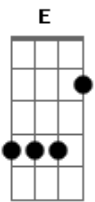

© ukulele-chords.com