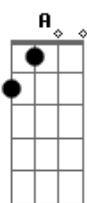

The Smashing Pumpkins - Here Is No Why

Tom: **A**

[INTRO]: **A7M**, NOT A.

[RIFF A]:

The useless ... another day The endless.. death rock
boooooooy__

Repeat [RIFF A]:

Mascara sure and lipstick lost ... glitter burned by restless
thoughts

of being forgotten

[NEXT RIFF, this one varies]: Distortion comes in REALLY big
here.

and in your sad machines

you'll forever staaay

desperate and displeased with whoever you are

and you're a star

[The **A7M** goes on a little longer here]

Somewhere_____ he pulls his hair down
over a frowning

find the secret smile **A** hidden cannot

star cannot shine over to you

|-Palm Mute-|

May the king of gloom

|-Palm Mute-|

Be for__ever doooooomed

and in your sad machines

you'll forever stayyy_____

burning up in speed

lost inside the dreams

of teen machines

[interlude leading up to solo]:

The useless drag, the empty days
the lonely towers of long mistakes
to forgotten faces and faded loves
sitting still was never enough

thanx a bunch.

|-Palm Mute-|

and if your giving in(now thats a scream)

|-Palm Mute-|

then your giving uuup

cause in your sad machines

you'll forever stay

burning up in speed

lost inside the dreams

of teen machines

Acordes

© ukulele-chords.com

© ukulele-chords.com

© ukulele-chords.com