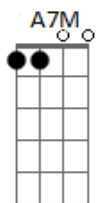

The Smashing Pumpkins - Here Is No Why

Tom: **A**

[INTRO]: **A7M**, NOT A.

[RIFF A]:

The useless ... another day The endless.. death rock
boooooooy__

Repeat [RIFF A]:

Mascara sure and lipstick lost ... glitter burned by restless
thoughts

of being forgotten

[NEXT RIFF, this one varies]: Distortion comes in REALLY big
here.

and in your sad machines

you'll forever staaay

desperate and displeased with whoever you are

and you're a star

[The **A7M** goes on a little longer here]

Somewhere_____ he pulls his hair down
over a frowning

find the secret smile **A** hidden cannot

star cannot shine over to you

|-Palm Mute-|

May the king of gloom

|-Palm Mute-|

Be for__ever doooooomed

and in your sad machines

you'll forever stayyy_____

burning up in speed

lost inside the dreams

of teen machines

[interlude leading up to solo]:
The useless drag, the empty days
the lonely towers of long mistakes
to forgotten faces and faded loves
sitting still was never enough

thanx a bunch.

|-Palm Mute-|

and if your giving in(now thats a scream)

|-Palm Mute-|

then your giving uuup

cause in your sad machines

you'll forever stay

burning up in speed

lost inside the dreams

of teen machines

Acordes

© ukulele-chords.com