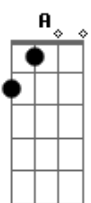

The Smashing Pumpkins - Here Is No Why

Tom: **A**

[INTRO]: **A7M**, NOT A.

[RIFF A]:

The useless ... another day The endless.. death rock
boooooooy__

Repeat [RIFF A]:

Mascara sure and lipstick lost ... glitter burned by restless
thoughts

of being forgotten

[NEXT RIFF, this one varies]: Distortion comes in REALLY big
here.

and in your sad machines

you'll forever staaay

desperate and displeased with whoever you are

and you're a star

[The **A7M** goes on a little longer here]

Somewhere_____ he pulls his hair down
over a frowning

find the secret smile **A** hidden cannot

star cannot shine over to you

|-Palm Mute-|

May the king of gloom

|-Palm Mute-|

Be for__ever doooooomed

and in your sad machines

you'll forever stayyy_____

burning up in speed

lost inside the dreams

of teen machines

[interlude leading up to solo]:

The useless drag, the empty days
the lonely towers of long mistakes
to forgotten faces and faded loves
sitting still was never enough

thanx a bunch.

|-Palm Mute-|

and if your giving in(now thats a scream)

|-Palm Mute-|

then your giving uuup

cause in your sad machines

you'll forever stay

burning up in speed

lost inside the dreams

of teen machines

Acordes

© ukulele-chords.com

© ukulele-chords.com

© ukulele-chords.com