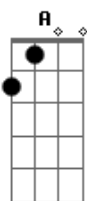

The Smashing Pumpkins - Here Is No Why

Tom: **A**

[INTRO]: **A7M**, NOT A.

[RIFF A]:

The useless ... another day The endless.. death rock
boooooooy__

Repeat [RIFF A]:

Mascara sure and lipstick lost ... glitter burned by restless
thoughts

of being forgotten

[NEXT RIFF, this one varies]: Distortion comes in REALLY big
here.

and in your sad machines

you'll forever staaay

desperate and displeased with whoever you are

and you're a star

[The **A7M** goes on a little longer here]

Somewhere_____ he pulls his hair down
over a frowning

find the secret smile **A** hidden cannot

star cannot shine over to you

|-Palm Mute-|

May the king of gloom

|-Palm Mute-|

Be for__ever doooooomed

and in your sad machines

you'll forever stayyy_____

burning up in speed

lost inside the dreams

of teen machines

[interlude leading up to solo]:
The useless drag, the empty days
the lonely towers of long mistakes
to forgotten faces and faded loves
sitting still was never enough

thanx a bunch.

|-Palm Mute-|

and if your giving in(now thats a scream)

|-Palm Mute-|

then your giving uuup

cause in your sad machines

you'll forever stay

burning up in speed

lost inside the dreams

of teen machines

Acordes

© ukulele-chords.com

© ukulele-chords.com

© ukulele-chords.com