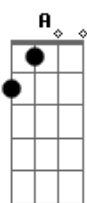

The Smashing Pumpkins - Here Is No Why

Tom: **A**

[INTRO]: **A7M**, NOT A.

[RIFF A]:

The useless ... another day The endless.. death rock
boooooooy__

Repeat [RIFF A]:

Mascara sure and lipstick lost ... glitter burned by restless
thoughts

of being forgotten

[NEXT RIFF, this one varies]: Distortion comes in REALLY big
here.

and in your sad machines

you'll forever staaay

desperate and displeased with whoever you are

and you're a star

[The **A7M** goes on a little longer here]

Somewhere_____ he pulls his hair down
over a frowning

find the secret smile **A** hidden cannot

star cannot shine over to you

|-Palm Mute-|

May the king of gloom

|-Palm Mute-|

Be for__ever doooooomed

and in your sad machines

you'll forever stayyy_____

burning up in speed

lost inside the dreams

of teen machines

[interlude leading up to solo]:
The useless drag, the empty days
the lonely towers of long mistakes
to forgotten faces and faded loves
sitting still was never enough

thanx a bunch.

|-Palm Mute-|

and if your giving in(now thats a scream)

|-Palm Mute-|

then your giving uuup

cause in your sad machines

you'll forever stay

burning up in speed

lost inside the dreams

of teen machines

Acordes

© ukulele-chords.com

© ukulele-chords.com

© ukulele-chords.com