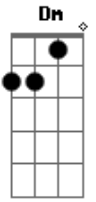

© ukulele-chords.com