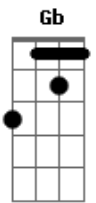

The Smashing Pumpkins - Galapagos

Tom: F

(tuner) (Eb Ab Db Bb Gb Eb)

(verse starts on repeat)
(rhythn figure 1)

1.ain't it....

2.carve out...

...blanket skies..
....old oak tree...

(verse 1)

the man i'm supposed to be

i.....won't deny the pain

i.....won't deny the change

and should i fall from grace here with you

will you leave me too? Will you leave me too?

(interlude)

(bridge)

too late to turn to turn back now, i'm running out of sound

and i am changing, changing

and if we died right now, this fool you love somehow

is here with you

i.....won't deny the pain

i.....won't deny the change

and should i fall from grace here with you

will you leave me too? Will you leave me too?

(rhythm figure 1 end with D

Acordes

© ukulele-chords.com

© ukulele-chords.com

© ukulele-chords.com

© ukulele-chords.com

© ukulele-chords.com

© ukulele-chords.com