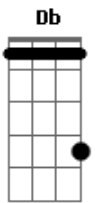

The Smashing Pumpkins - Galapagos

Tom: F

(tuner) (Eb Ab Db Bb Gb Eb)

(verse starts on repeat)
(rhythn figure 1)

1.ain't it....

2.carve out...

...blanket skies..
....old oak tree...

(verse 1)

(rhythm figure 1 end with D

Acordes

© ukulele-chords.com

© ukulele-chords.com

© ukulele-chords.com

© ukulele-chords.com

© ukulele-chords.com

© ukulele-chords.com