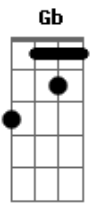

The Smashing Pumpkins - Galapagos

Tom: F

(tuner) (Eb Ab Db Bb Gb Eb)

(verse starts on repeat)
(rhythn figure 1)

1.ain't it....

2.carve out...

...blanket skies..
....old oak tree...

(verse 1)

the man i'm supposed to be

i.....won't deny the pain

i.....won't deny the change

and should i fall from grace here with you

will you leave me too? Will you leave me too?

(interlude)

(bridge)

too late to turn to turn back now, i'm running out of sound

and i am changing, changing

and if we died right now, this fool you love somehow

is here with you

i.....won't deny the pain

i.....won't deny the change

and should i fall from grace here with you

will you leave me too? Will you leave me too?

(rhythm figure 1 end with D

Acordes

© ukulele-chords.com

© ukulele-chords.com

© ukulele-chords.com

© ukulele-chords.com

© ukulele-chords.com

© ukulele-chords.com