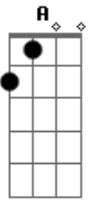

© ukulele-chords.com