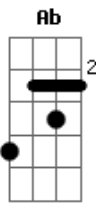

© ukulele-chords.com