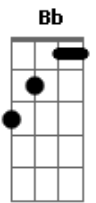

The Smashing Pumpkins - Galapagos

Tom: F

(tuner) (Eb Ab Db Bb Gb Eb)

(verse starts on repeat)
(rhythn figure 1)

1.ain't it....

2.carve out...

...blanket skies..
....old oak tree...

(verse 1)

the man i'm supposed to be

i.....won't deny the pain

i.....won't deny the change

and should i fall from grace here with you

will you leave me too? Will you leave me too?

(interlude)

(bridge)

too late to turn to turn back now, i'm running out of sound

and i am changing, changing

and if we died right now, this fool you love somehow

is here with you

i.....won't deny the pain

i.....won't deny the change

and should i fall from grace here with you

will you leave me too? Will you leave me too?

(rhythm figure 1 end with D

Acordes

© ukulele-chords.com

© ukulele-chords.com

© ukulele-chords.com

© ukulele-chords.com

© ukulele-chords.com

© ukulele-chords.com