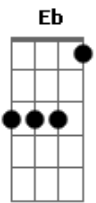

© ukulele-chords.com