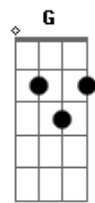

© ukulele-chords.com