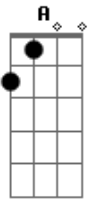

© ukulele-chords.com