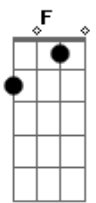

The Smashing Pumpkins - Galapagos

Tom: F

(tuner) (Eb Ab Db Bb Gb Eb)

(verse starts on repeat)
(rhythn figure 1)

1.ain't it....

2.carve out...

...blanket skies..
....old oak tree...

(verse 1)

(with rhythm figure 1)

ain't it funny how we pretend we're still a child
softly stolen under our blanket skies

and rescue me from me,

and all that i believe

i.....won't deny the pain

i.....won't deny the change

and should i fall from grace here with you

will you leave me too?

(verse 2)

(with rhythm figure 1)

carve out your heart for keeps in an old oak tree

and hold me for goodbyes-and whispered lullabies
and tell me i am still

the man i'm supposed to be

i.....won't deny the pain

i.....won't deny the change

and should i fall from grace here with you

will you leave me too? Will you leave me too?

(interlude)

(bridge)

too late to turn to turn back now, i'm running out of sound

and i am changing, changing

and if we died right now, this fool you love somehow

is here with you

i.....won't deny the pain

i.....won't deny the change

and should i fall from grace here with you

will you leave me too? Will you leave me too?

(rhythm figure 1 end with D

Acordes

© ukulele-chords.com