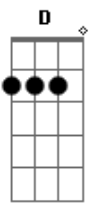

The Smashing Pumpkins - Galapagos

Tom: F

(tuner) (Eb Ab Db Bb Gb Eb)

(verse starts on repeat)
(rhythn figure 1)

1.ain't it....

2.carve out...

...blanket skies..
....old oak tree...

(verse 1)

(rhythm figure 1 end with D

Acordes

© ukulele-chords.com

© ukulele-chords.com

© ukulele-chords.com

© ukulele-chords.com

© ukulele-chords.com

© ukulele-chords.com