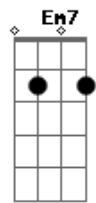

© ukulele-chords.com