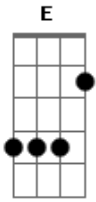

© ukulele-chords.com