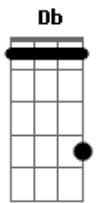

The Smashing Pumpkins - Galapagos

Tom: F

(tuner) (Eb Ab Db Bb Gb Eb)

(verse starts on repeat)
(rhythn figure 1)

1.ain't it....

2.carve out...

...blanket skies..
....old oak tree...

(verse 1)

(rhythm figure 1 end with D

Acordes

© ukulele-chords.com

© ukulele-chords.com

© ukulele-chords.com

© ukulele-chords.com

© ukulele-chords.com

© ukulele-chords.com