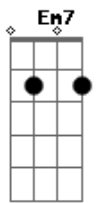

© ukulele-chords.com