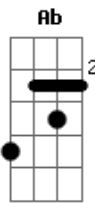

© ukulele-chords.com