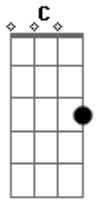

© ukulele-chords.com