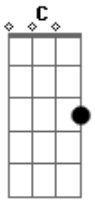

© ukulele-chords.com