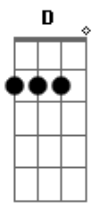

The Smashing Pumpkins - Galapagos

Tom: F

(tuner) (Eb Ab Db Bb Gb Eb)

(verse starts on repeat)
(rhythn figure 1)

1.ain't it....

2.carve out...

...blanket skies..
....old oak tree...

(verse 1)

(rhythm figure 1 end with D

Acordes

© ukulele-chords.com

© ukulele-chords.com

© ukulele-chords.com

© ukulele-chords.com

© ukulele-chords.com

© ukulele-chords.com