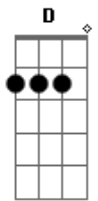

The Smashing Pumpkins - Disarm

Tom: G

Intro: 2x: Em C G D

Em C G D
Disarm you with a smile and cut you like you want me to
Em C G D Em
Cut that little child inside of me and such a part of you

C G D
Oh the years burned
Em C G D C
Oh the years burned

C Em D
I used to be a little boy so old in my shoes
C Em D
And what I choose is my choice what's a boy supposed to do
C Em D
The killer in me is the killer in you my love
C Em D Em D C
I send this smile over to you

Em C D
Disarm you with a smile and leave you like you left me here
Em C G D
To whither in denial the bitterness of one who's left alone
Em C G D

Oh the years burned
Em C G D C
Oh the years burned burned burned

C Em D
I used to be a little boy so old in my shoes
C Em D C
And what I choose is my voice what's a boy supposed to do
C Em D
The killer in me is the killer in you my love
C D
I send this smile over to you

D Em C
The killer in me is the killer in you
D
I send this smile over to you
D Em C
The killer in me is the killer in you
D
I send this smile over to you
D Em C
The killer in me is the killer in you
D Em D Em D Em C
I send this smile over to you

Acordes

© ukulele-chords.com