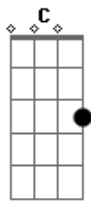

© ukulele-chords.com