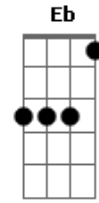

© ukulele-chords.com