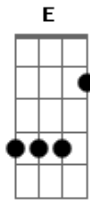

© ukulele-chords.com