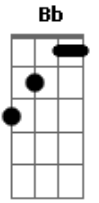

© ukulele-chords.com