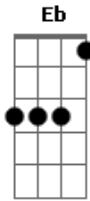

© ukulele-chords.com