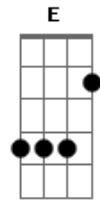

© ukulele-chords.com