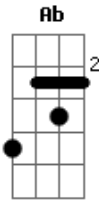

© ukulele-chords.com