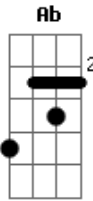

© ukulele-chords.com