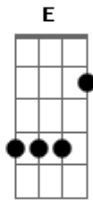

© ukulele-chords.com