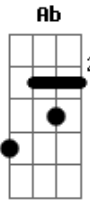

© ukulele-chords.com