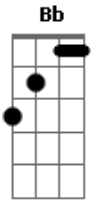

© ukulele-chords.com