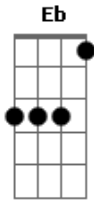

© ukulele-chords.com