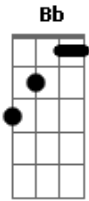

© ukulele-chords.com