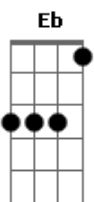

© ukulele-chords.com