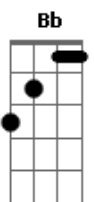

The Smashing Pumpkins - Crush

Tom: **Db**

Tune guitar up 1/2 step (low-high: **F Bb Eb Ab C F**)

Bass Riff (BR):

(This is the main bass riff, tabbed for the tuned up guitar. To play

standard bass, play all notes 1/2 step up from indicated)

Riff 1 (R1):
echo

Riff 2 (r2):
echo

Intro: BR **Bbm Db Ab** R1 **Bbm Db Ab** R2

Basic chord progression over lyrics: **Bbm Db Ab**

You wrap your arms around R1

A feeling that surrounds R2

Like liquid peppermint R1

Just taste the drinks that she served **Bbm Db Ab**

And this feeling shimmers down your spine

Love comes in colors I can't deny

All that matters is love, love, your love BR

You're sleeping in your bed R2

Just rest your weary head R1

(strike string with edge of pick and

fade at ...)

deny_____ All that shimmers is love, love, your

love...

Slow strum **Bbm Db Ab** for outro

Acordes

© ukulele-chords.com

© ukulele-chords.com