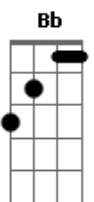

© ukulele-chords.com