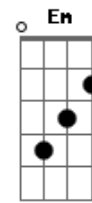

© ukulele-chords.com