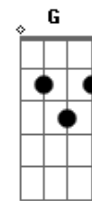

© ukulele-chords.com