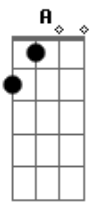

© ukulele-chords.com