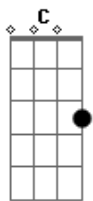

The Smashing Pumpkins - Crestfallen

Tom: C

Standard Tuning: E A D G B E

| Am | F Em | C | G Dm | Dm | G | G |

who am I to need you when I'm down

and where are you when I need you around

your life is not your own and all I ask you

is for another chance

another way around you

to live by circumstance once again

who am I to need you now

to ask you why to tell you no

to deserve your love and sympathy

you were never meant to belong to me

and you may go but I know you won't leave

too many years built into memories

your life is not your own

who am I to need you now

F Em G

to ask you why to tell you no

to deserve your love and sympathy

you were never meant to belong to me

| Am | F Em | C |

who am I to you?

along the way I lost my faith

and as you were you'll be again

to mold like clay to break like dirt

to tear me up in your sympathy

you were never meant to belong to me

you were never meant to belong to me

you were never meant to belong to me

who am I?

who am I?

who am I?

who am I?

who am I?

who am I?

Acordes

© ukulele-chords.com