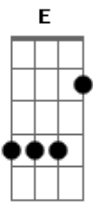

© ukulele-chords.com