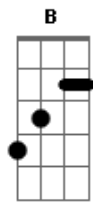

© ukulele-chords.com