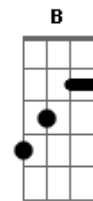

© ukulele-chords.com