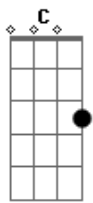

The Smashing Pumpkins - Crestfallen

Tom: C

Standard Tuning: E A D G B E

| Am | F Em | C | G Dm | Dm | G | G |

who am I to need you when I'm down

and where are you when I need you around

your life is not your own and all I ask you

you were never meant to belong to me

who am I?

who am I?

who am I?

who am I?

who am I?

who am I?

Acordes