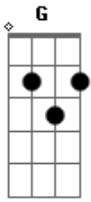

The Smashing Pumpkins - Blew Away

Tom: C
Intro: D G D G G

G D
G (enter drums) G

C G
G G
C D

Verse I:

G G C D G
Blew, blew, away, but I don't want a thing
G C D
Blew, blew-oo-hoo, blew-oo-ooo
G D C D
And if you love her, you know it will come true
G D C D
And if you need her, you know that she'll be there
G G C D w/fill #1
Stay awake, I lie here, with her and the phone
G G C D
When I wake, inside you, I know you know, that I've lied...

Fill #1:

D

Interlude:

D G

Verse II:

G G C D G
Blew, blew, away, but I don't want a thing
G G C D
Blew, blew-ho-ooo, blew-oo-ooo
G D C D G
And if you're sad too, but until the angel sings and touches
you
D C D
Don't confuse, my only life
G G C D w/fill #1
I said blew-oo-ooo, and please don't ever leave
G G
And I will grieve, and remember thee
C D G
Hope to meet you there, renewed...

Pre-Chorus:

D G D
C G
G C

Chorus: (there's also a slide guitar part here, but I haven't figured it out yet)

G G C D
And I wanna let her know, that I won't let her go
G

Acordes

© ukulele-chords.com