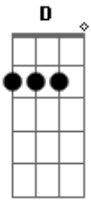

© ukulele-chords.com