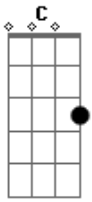

The Smashing Pumpkins - Blew Away

Tom: C
Intro: D G D G G

G D
G (enter drums) G

C G
G G
C D

Verse I:

G G C D G
Blew, blew, away, but I don't want a thing
G C D
Blew, blew-oo-hoo, blew-oo-ooo
G D C D
And if you love her, you know it will come true
G D C D
And if you need her, you know that she'll be there
G G C D w/fill #1
Stay awake, I lie here, with her and the phone
G G C D
When I wake, inside you, I know you know, that I've lied...

Fill #1:

D

Interlude:

D G

Verse II:

G G C D G
Blew, blew, away, but I don't want a thing
G G C D
Blew, blew-ho-ooo, blew-oo-ooo
G D C D G
And if you're sad too, but until the angel sings and touches
you
D C D
Don't confuse, my only life
G G C D w/fill #1
I said blew-oo-ooo, and please don't ever leave
G G
And I will grieve, and remember thee
C D G
Hope to meet you there, renewed...

Pre-Chorus:

D G D
C G
G C

Chorus: (there's also a slide guitar part here, but I haven't figured it out yet)

G G C D
And I wanna let her know, that I won't let her go
G

Acordes

© ukulele-chords.com

© ukulele-chords.com