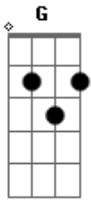

The Smashing Pumpkins - Blew Away

Tom: C
Intro: D G D G G

G D
G (enter drums) G

C G
G G
C D

Verse I:

G G C D G
Blew, blew, away, but I don't want a thing
G C D
Blew, blew-oo-hoo, blew-oo-ooo
G D C D
And if you love her, you know it will come true
G D C D
And if you need her, you know that she'll be there
G G C D w/fill #1
Stay awake, I lie here, with her and the phone
G G C D
When I wake, inside you, I know you know, that I've lied...

Fill #1:

D

Interlude:

D G

Verse II:

G G C D G
Blew, blew, away, but I don't want a thing
G G C D
Blew, blew-ho-ooo, blew-oo-ooo
G D C D G
And if you're sad too, but until the angel sings and touches
you
D C D
Don't confuse, my only life
G G C D w/fill #1
I said blew-oo-ooo, and please don't ever leave
G G
And I will grieve, and remember thee
C D G
Hope to meet you there, renewed...

Pre-Chorus:

D G D
C G
G C

Chorus: (there's also a slide guitar part here, but I haven't figured it out yet)

G G C D
And I wanna let her know, that I won't let her go
G

Acordes

© ukulele-chords.com

© ukulele-chords.com