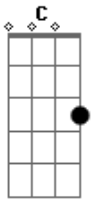

© ukulele-chords.com