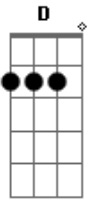

The Smashing Pumpkins - Blew Away

Tom: C
Intro: D G D G G

G D
G (enter drums) G

C G
G G
C D

Verse I:

G G C D G
Blew, blew, away, but I don't want a thing
G C D
Blew, blew-oo-hoo, blew-oo-ooo
G D C D
And if you love her, you know it will come true
G D C D
And if you need her, you know that she'll be there
G G C D w/fill #1
Stay awake, I lie here, with her and the phone
G G C D
When I wake, inside you, I know you know, that I've lied...

Fill #1:

D

Interlude:

D G

Verse II:

G G C D G
Blew, blew, away, but I don't want a thing
G G C D
Blew, blew-ho-ooo, blew-oo-ooo
G D C D G
And if you're sad too, but until the angel sings and touches
you
D C D
Don't confuse, my only life
G G C D w/fill #1
I said blew-oo-ooo, and please don't ever leave
G G
And I will grieve, and remember thee
C D G
Hope to meet you there, renewed...

Pre-Chorus:

D G D
C G
G C

Chorus: (there's also a slide guitar part here, but I haven't figured it out yet)

G G C D
And I wanna let her know, that I won't let her go
G

Acordes

© ukulele-chords.com

© ukulele-chords.com