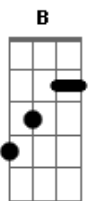

© ukulele-chords.com