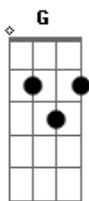

The Smashing Pumpkins - Blank Page

Tom: C

Standard Tuning: E A D G B E

| G Dm | Am C | C Dm | Am C |
| G Em | Dm Am | C C | Am Dm | Am Dm |

G Dm Am C
blank page was all the rage
Em Dm C
never meant to say anything
C Am Dm
in bed I was half dead
C G Am
tired of dreaming of rest
Em Dm Am
got dressed drove the state line
C Em Dm
looking for you at the five and dime
Am G Am
stop sign told me stay at home
Dm Am G
told me you were not alone
Dm Am C
blank page was all the rage
Em Dm Am
never meant to hurt anyone
C G Em
in bed I was half dead
Dm Am Em
tired of dreaming of rest
C C Am
you haven't changed
Dm
you're still the same
Am Dm G Dm
may you rise as you fall
| Am C | Em Dm |
C C Am Dm
you were easy you are forgotten
Am G Am Em
you are the ways of my mistakes

| Dm Am | C Em |

Dm Am
I catch the rainfall
G Am
through the leaking roof
Dm Am G Dm
that you had left behind
Am C
you remind me
Em Dm Am Em
of that leak in my soul
Am C
the rain falls
G Em
my friends call
Dm Am G
leaking rain on the phone
C Fm C
take a day plant some trees
Fm C
may they shade you from me
Fm Am
may your children play beneath
G Dm Am C
blank page was all the rage
Em Dm Am
never meant to say anything
C G Em
in bed I was half dead
Dm Am C
tired of dreaming of rest
C Am Dm
got dressed drove the state line
Am Dm G Dm
looking for you at the five and dime
Am C Em Dm Am
but there I was picking pieces up
C C
you are a ghost
Am Dm
of my indecision
Am G
no more little girl

Acordes

© ukulele-chords.com

© ukulele-chords.com

© ukulele-chords.com

© ukulele-chords.com

© ukulele-chords.com

© ukulele-chords.com

© ukulele-chords.com

© ukulele-chords.com

© ukulele-chords.com

© ukulele-chords.com