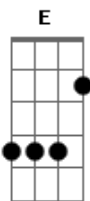

© ukulele-chords.com