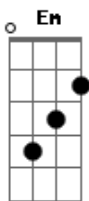

© ukulele-chords.com

© ukulele-chords.com