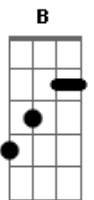

© ukulele-chords.com