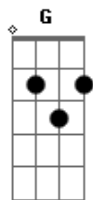

The Smashing Pumpkins - Beautiful

Tom: D
Intro: (drums and piano)

piano for guitar

tab goes along with an "A" chord

A G D A
Beautiful, you're beautiful, as beautiful as the sun
A G D E
Wonderful, you're wonderful, as wonderful as they come

CHORD VOICINGS for the D's
θ=open

D D
E A D G B e E A D G B e

Acordes

© ukulele-chords.com

© ukulele-chords.com

© ukulele-chords.com

© ukulele-chords.com

© ukulele-chords.com