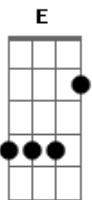

The Smashing Pumpkins - Beautiful

Tom: D
Intro: (drums and piano)

piano for guitar

tab goes along with an "A" chord

A G D A
Beautiful, you're beautiful, as beautiful as the sun
A G D E
Wonderful, you're wonderful, as wonderful as they come

D E A
As I'm sure you don't

D E A Gbm
But you just can't tell

D E A Gbm
Who you love and who you won't no,no

D E A
Who you love and who you won't

the A continues over to when the guitar leads come in

A G D F A

CHORD VOICINGS for the D's
θ=open

D D
E A D G B e E A D G B e

Acordes

© ukulele-chords.com

© ukulele-chords.com

© ukulele-chords.com

© ukulele-chords.com

© ukulele-chords.com