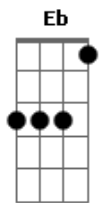

© ukulele-chords.com