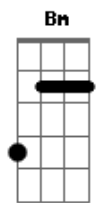

© ukulele-chords.com