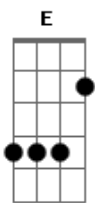

© ukulele-chords.com