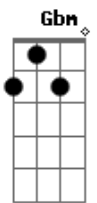

© ukulele-chords.com