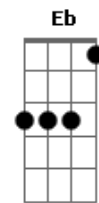

© ukulele-chords.com