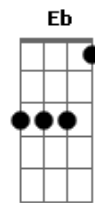

© ukulele-chords.com