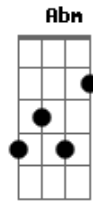

© ukulele-chords.com