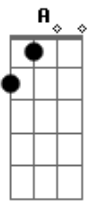

The Smashing Pumpkins - A Night Like This

Tom: A

Tuning: Eb

Gbm D
say goodbye on a night like this
Bm D
if it's the last thing we ever do
Gbm D
you never looked as lost as this
Bm D
sometimes it doesn't even look like you
Gbm
it goes dark
D
it goes darker still
Bm D
please stay
Gbm D
but i watch you like i'm made of stone
Bm D
as you walk away
Dbm Bm
i'm coming to find you if it takes me all night
Dbm Bm
a witch hunt for another girl
Dbm Bm **Abm**
for always and ever is always for you
E
your trust
Gbm D Bm D
the most gorgeously stupid thing i ever cut in the world
Gbm D
so say hello on a day like today
Bm D
say it every time you move
Gbm D
the way that you look at me now
Bm D
makes me wish i was you
Gbm
it goes deep

D
it goes deeper still
Bm D
this touch
Gbm D
and the smile and the shake of your head
Bm D
and the smile and the shake of your head
Dbm Bm
i'm coming to find you if it takes me all night
Dbm Bm
can't stand here like this anymore
Dbm Bm
for always and ever is always for you
Dbm Bm
i want it to be perfect
Abm E
like before
Gbm Abm A
oh, i want to change it all
Gbm Abm A
oh, i want to change

Dbm Bm
i'm coming to find you if it takes me all night
Dbm Bm
can't stand here like this anymore
Dbm Bm
for always and ever is always for you
Dbm Bm
i want it to be perfect

Abm E
like before
Gbm Abm A
oh, i want to change it all
Gbm Abm A
oh, i want to change
Gbm Abm A
oh, i want to change it all
Gbm Abm Gbm
oh, i want to change

Acordes

© ukulele-chords.com