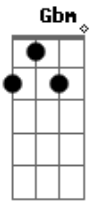

© ukulele-chords.com