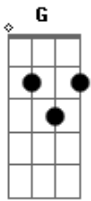

The Smashing Pumpkins - A Certain Kind Of Change

Tom: **G**

verse2

A Certain Kind of Change-
-tuning: standard
Intro: x2

x2

verse1

chorus3

x2

x2

prechorus

x2

chorus1

x2

chorus4

x2

prechorus

x2

outro

chorus2

x2

x2

Acordes

© ukulele-chords.com