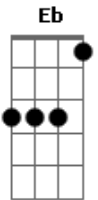

© ukulele-chords.com