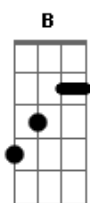

© ukulele-chords.com