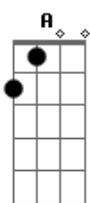

Chours:

A D
If we all drive 25
We're gettin' no where
B D
If we all drive 75
We'll get there faster
A D
If we all drive 105
G( ) D
We'll get to heaven on t i m e

2. Verse: (Same Chords 1. verse)

Bump all the bump ah, grumps
All racing to get over the hump
And we realize what's on the other side
And it no wonder why we come undone
But I don't let it get me down, and I'll just take a look around

My wind shield is a movie screen
And everybody's acting like a clown

Bridge:

Hey you in the car in front of me
I've got a message for you
Could you pass it on to the guy sitting in the car in front of you
Ask him to pass it along
Too...

Chours:

If we all drive 25
We're gettin' no where
If we all drive 75
We'll get there faster
If we all drive 105
We'll get to heaven on time

Long Bridge:

G( ) D
And in the end zone we see a couch
A E
With our T.V. dinner rights
G( ) D
So if you see my window rolling down
G( ) D Em A D2
I got to change some foul mouth to cut you downside

Hammer Die Saiten D G B -NICHT im Baree- mit diesen Chords:
3x - A..... D.....
last: A..... G.....

Bridge:

A Gbm
Hey you in the car in front of me
G( )
I've got a message for you
D (no Baree) A Gbm
Could you pass it on to the guy sitting in the car in front of you
G( )
Ask him to pass it along
G
Too...

2x Chours:

A D
If we all drive 25
We're gettin' no where
B D
If we all drive 75
We'll get there faster
A D
If we all drive 105
We'll get to heaven on t i m e
B E

Acordes