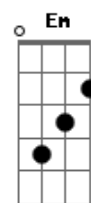

© ukulele-chords.com