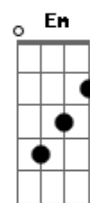

© ukulele-chords.com