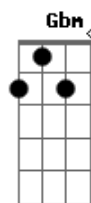

© ukulele-chords.com