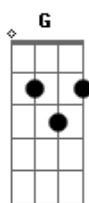

© ukulele-chords.com