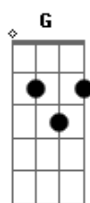

© ukulele-chords.com