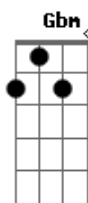

© ukulele-chords.com