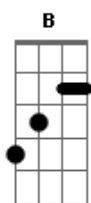

© ukulele-chords.com