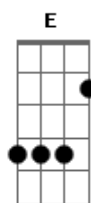

Smash Mouth - 105

Tom: D
Intro: .. Hammer die Bass Saiten E A D im Baree mit diesen Chords:

4x - A..... D.....

Danach:

1. Verse:

A D
Why the hell we waiting in line?
A D
A billion cars in front and behind
A D
We're going the way of the dinosaur
A D
And they'll make petrol out of us next time
A D
And everything will be alright
A D
If this coffin that I'm in was a kite
A D
I'd sail on home to my T.V. set
A D
I'm at Suprano's on at Sunday night

2. Verse: (Same Chords 1. verse)

Bump all the bump ah, grumps
All racing to get over the hump
And we realize what's on the other side
And it no wonder why we come undone
But I don't let it get me down, and I'll just take a look around

Hammer Die Saiten D G B -NICHT im Baree- mit diesen Chords:
3x - A..... D.....
last: A..... G.....

Bridge:

A Gbm
Hey you in the car in front of me
G()
I've got a message for you
D (no Baree) A Gbm
Could you pass it on to the guy sitting in the car in front of you
G()
Ask him to pass it along
G
Too...

2x Chours:

A D
If we all drive 25
We're gettin' no where
B D
If we all drive 75
We'll get there faster
A D
If we all drive 105
We'll get to heaven on t i m e
B E

Acordes

© ukulele-chords.com

© ukulele-chords.com