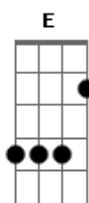

Smash Mouth - 105

Tom: D
Intro: .. Hammer die Bass Saiten E A D im Baree mit diesen Chords:

4x - A..... D.....

Danach:

1. Verse:

A D
Why the hell we waiting in line?
A D
A billion cars in front and behind
A D
We're going the way of the dinosaur
A D
And they'll make petrol out of us next time
A D
And everything will be alright
A D
If this coffin that I'm in was a kite
A D
I'd sail on home to my T.V. set
A D
I'm at Suprano's on at Sunday night

2. Verse: (Same Chords 1. verse)

Bump all the bump ah, grumps
All racing to get over the hump
And we realize what's on the other side
And it no wonder why we come undone
But I don't let it get me down, and I'll just take a look around

Hammer Die Saiten D G B -NICHT im Baree- mit diesen Chords:
3x - A..... D.....
last: A..... G.....

Bridge:

A Gbm
Hey you in the car in front of me
G()
I've got a message for you
D (no Baree) A Gbm
Could you pass it on to the guy sitting in the car in front of you
G()
Ask him to pass it along
G
Too...

2x Chours:

A D
If we all drive 25
We're gettin' no where
B D
If we all drive 75
We'll get there faster
A D
If we all drive 105
We'll get to heaven on t i m e
B E

Acordes

© ukulele-chords.com

© ukulele-chords.com