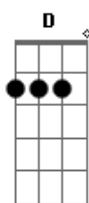

© ukulele-chords.com