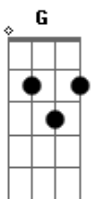

Smash Into Pieces - Come Along

tom: G

[Primeira Parte]

Ebm Gb
Can someone save me
Cb Db
Just take me in
Ebm Gb
This time it's different
Cb
I'm different
Db
I need a change
Ebm Gb
That's why I'm searching
Cb
I'm fighting
Db
I'm waiting for you

[Refrão]

Cb Ebm
I need to feel
Db
Where I belong
Ab Cb
I'm waiting for you to come along
Ebm
I need to dream
Db
To carry on
Ab Cb
I'm waiting for you, now come along
Ebm
Db
Come along

[Segunda Parte]

Ebm Gb
And I need you to find me
Cb Db Ebm
So I can say Good bye
Gb
To dreaming, not knowing
Cb Db Ebm
What you and I feels like
Gb
I'm breaking
Cb
I'm trying
Db
I'm waiting for you

[Refrão]

Acordes

© ukulele-chords.com