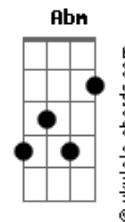

Smash Into Pieces - Come Along

tom: G

[Primeira Parte]

Ebm Gb
Can someone save me
Cb Db
Just take me in
Ebm Gb
This time it's different
Cb
I'm different
Db
I need a change
Ebm Gb
That's why I'm searching
Cb
I'm fighting
Db
I'm waiting for you

[Refrão]

Cb Ebm
I need to feel
Db
Where I belong
Ab Cb
I'm waiting for you to come along
Ebm
I need to dream
Db
To carry on
Ab Cb
I'm waiting for you, now come along
Ebm
Db
Come along

[Segunda Parte]

Ebm Gb
And I need you to find me
Cb Db Ebm
So I can say Good bye
Gb
To dreaming, not knowing
Cb Db Ebm
What you and I feels like
Gb
I'm breaking
Cb
I'm trying
Db
I'm waiting for you

[Refrão]

Acordes

Cb Ebm
I need to feel
Db
Where I belong
Ab Cb
I'm waiting for you to come along
Ebm
I need to dream
Db
To carry on
Ab Cb
I'm waiting for you, now come along
Ebm
Db Ab
Come along

[Ponte]

Cb
There were times I needed to
Abm
Be on my own
Ebm
Find myself again
Db Cb
Now I'm ready to let someone in
Abm Ebm
And show it all
Db Cb
Who I really am
Abm Db Ebm
I've been gone for too long
Db Cb
I've been down but I'm strong
Abm Ebm Db Cb
I'll make my way back again
Ebm Db
Ab Cb
I'm waiting for you to come along