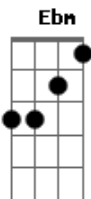

© ukulele-chords.com