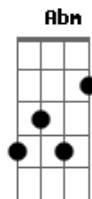

© ukulele-chords.com