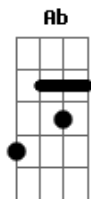

© ukulele-chords.com