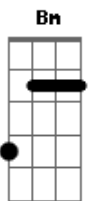

[Refrão]

G
I could steer from the passenger side
A D
While you're switching the song
Bm
From your cracked iPhone
G
As we fall from each other
A
On quest for new lovers
D Bm
Yeah, i miss those Vegas lights
G A D Bm
From the passenger side
G A D
From the passenger side

I miss those desert drives
Bm
From the passenger side

[Final] G A

Acordes

© ukulele-chords.com

© ukulele-chords.com

© ukulele-chords.com

© ukulele-chords.com