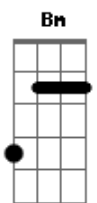

[Refrão]

G
I could steer from the passenger side
A D
While you're switching the song
Bm
From your cracked iPhone
G
As we fall from each other
A
On quest for new lovers
D Bm
Yeah, i miss those Vegas lights
G A D Bm
From the passenger side
G A D
From the passenger side

I miss those desert drives
Bm
From the passenger side

[Final] G A

Acordes

© ukulele-chords.com

© ukulele-chords.com

© ukulele-chords.com

© ukulele-chords.com