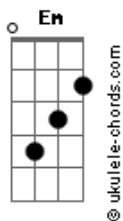

Slowdive - Hide Yer Eyes

tom:

Intro: **Bm** **Gm7** **Gm** **Bm**
Gm7 **Gm** **Bm**

[Primeira Parte]

G
 Silly girl
 You don't **D** look so good
Em There's nothing here that makes you feel **D**
 The way you should
G The summer's gone and you've lost your way **D**
Em Why hide your heart
 You know It's always such a waste **Bm**
G Seeing you cry and it makes me sad **D**
Em Makes me think that I should hold you everyday **D** **Gm7**

[Refrão]

Em Miss you always **Gm7**
Em Even if you hit the ground **D** **Dm** **Gm7**

Acordes

Em Miss you always **Gm7**
Em Even if you're here to play **Bm**

[Segunda Parte]

G
 Silly Girl
 It's just a way to go **D**
Em There's nothing cool that makes my heart stay away **D**
G I've seen you cry and it makes me sad **D**
Em Don't hide your eyes
 You know it's always such a waste **Bm** **G**