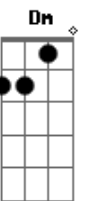

Slowdive - Hide Yer Eyes

tom:

Intro: **Bm** **Gm7** **Gm** **Bm**
Gm7 **Gm** **Bm**

[Primeira Parte]

G
 Silly girl
 You don't **D** look so good
Em There's nothing here that makes you feel **D**
 The way you should
G The summer's gone and you've lost your way **D**
Em Why hide your heart
 You know It's always such a waste **Bm**
G Seeing you cry and it makes me sad **D**
Em Makes me think that I should hold you everyday **D** **Gm7**

[Refrão]

Em Miss you always **Gm7**
Em Even if you hit the ground **D** **Dm** **Gm7**

Acordes

© ukulele-chords.com

© ukulele-chords.com

© ukulele-chords.com

© ukulele-chords.com

© ukulele-chords.com

© ukulele-chords.com

© ukulele-chords.com

Em Miss you always **Gm7**
Em Even if you're here to play **Bm**

[Segunda Parte]

G
 Silly Girl
 It's just a way to go **D**
Em There's nothing cool that makes my heart stay away **D**
G I've seen you cry and it makes me sad **D**
Em Don't hide your eyes
 You know it's always such a waste **Bm** **G**