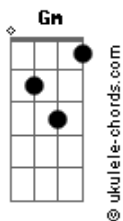

Slowdive - Hide Yer Eyes

tom:

Intro: **Bm** **Gm7** **Gm** **Bm**
Gm7 **Gm** **Bm**

[Primeira Parte]

G
 Silly girl
 You don't **D** look so good
Em There's nothing here that makes you feel **D**
 The way you should
G The summer's gone and you've lost your way **D**
Em Why hide your heart
 You know It's always such a waste **Bm**
G Seeing you cry and it makes me sad **D**
Em Makes me think that I should hold you everyday **D** **Gm7**

[Refrão]

Em Miss you always **Gm7**
Em Even if you hit the ground **D** **Dm** **Gm7**

Acordes

Em Miss you always **Gm7**
Em Even if you're here to play **Bm**

[Segunda Parte]

G
 Silly Girl
 It's just a way to go **D**
Em There's nothing cool that makes my heart stay away **D**
G I've seen you cry and it makes me sad **D**
Em Don't hide your eyes
 You know it's always such a waste **Bm** **G**