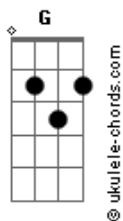

Slowdive - Hide Yer Eyes

tom:

Intro: **Bm** **Gm7** **Gm** **Bm**
Gm7 **Gm** **Bm**

[Primeira Parte]

G
 Silly girl
 You don't **D** look so good
Em There's nothing here that makes you feel **D**
 The way you should
G The summer's gone and you've lost your way **D**
Em Why hide your heart
 You know It's always such a waste **Bm**
G Seeing you cry and it makes me sad **D**
Em Makes me think that I should hold you everyday **D** **Gm7**

[Refrão]

Em Miss you always **Gm7**
Em Even if you hit the ground **D** **Dm** **Gm7**

Acordes

Em Miss you always **Gm7**
Em Even if you're here to play **Bm**

[Segunda Parte]

G
 Silly Girl
 It's just a way to go **D**
Em There's nothing cool that makes my heart stay away **D**
G I've seen you cry and it makes me sad **D**
Em Don't hide your eyes
 You know it's always such a waste **Bm** **G**