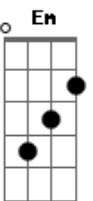

Slowdive - Hide Yer Eyes

tom:

Intro: **Bm** **Gm7** **Gm** **Bm**
Gm7 **Gm** **Bm**

[Primeira Parte]

G
 Silly girl
 You don't **D** look so good
Em There's nothing here that makes you feel **D**
 The way you should
G The summer's gone and you've lost your way **D**
Em Why hide your heart
 You know It's always such a waste **Bm**
G Seeing you cry and it makes me sad **D**
Em Makes me think that I should hold you everyday **D** **Gm7**

[Refrão]

Em Miss you always **Gm7**
Em Even if you hit the ground **D** **Dm** **Gm7**

Acordes

© ukulele-chords.com

© ukulele-chords.com

© ukulele-chords.com

© ukulele-chords.com

© ukulele-chords.com

© ukulele-chords.com

© ukulele-chords.com

Em Miss you always **Gm7**
Em Even if you're here to play **Bm**

[Segunda Parte]

G
 Silly Girl
 It's just a way to go **D**
Em There's nothing cool that makes my heart stay away **D**
G I've seen you cry and it makes me sad **D**
Em Don't hide your eyes
 You know it's always such a waste **Bm** **G**