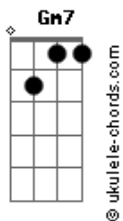

Slowdive - Hide Yer Eyes

tom:

Intro: **Bm** **Gm7** **Gm** **Bm**
Gm7 **Gm** **Bm**

[Primeira Parte]

G
 Silly girl
 You don't **D** look so good
Em There's nothing here that makes you feel **D**
 The way you should
G The summer's gone and you've lost your way **D**
Em Why hide your heart
 You know It's always such a waste **Bm**
G Seeing you cry and it makes me sad **D**
Em Makes me think that I should hold you everyday **D** **Gm7**

[Refrão]

Em Miss you always **Gm7**
Em Even if you hit the ground **D** **Dm** **Gm7**

Acordes

Em Miss you always **Gm7**
Em Even if you're here to play **Bm**

[Segunda Parte]

G
 Silly Girl
 It's just a way to go **D**
Em There's nothing cool that makes my heart stay away **D**
G I've seen you cry and it makes me sad **D**
Em Don't hide your eyes
 You know it's always such a waste **Bm** **G**