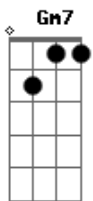

Slowdive - Hide Yer Eyes

tom:

Intro: **Bm** **Gm7** **Gm** **Bm**
Gm7 **Gm** **Bm**

[Primeira Parte]

G
 Silly girl
 You don't **D** look so good
Em There's nothing here that makes you feel **D**
 The way you should
G The summer's gone and you've lost your way **D**
Em Why hide your heart
 You know It's always such a waste **Bm**
G Seeing you cry and it makes me sad **D**
Em Makes me think that I should hold you everyday **D** **Gm7**

[Refrão]

Em Miss you always **Gm7**
Em Even if you hit the ground **D** **Dm** **Gm7**

Acordes

© ukulele-chords.com

© ukulele-chords.com

© ukulele-chords.com

© ukulele-chords.com

© ukulele-chords.com

© ukulele-chords.com

© ukulele-chords.com

Em Miss you always **Gm7**
Em Even if you're here to play **Bm**

[Segunda Parte]

G
 Silly Girl
 It's just a way to go **D**
Em There's nothing cool that makes my heart stay away **D**
G I've seen you cry and it makes me sad **D**
Em Don't hide your eyes
 You know it's always such a waste **Bm** **G**