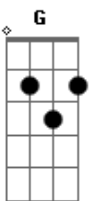

Slowdive - Hide Yer Eyes

tom:

Intro: **Bm** **Gm7** **Gm** **Bm**
Gm7 **Gm** **Bm**

[Primeira Parte]

G
 Silly girl
 You don't **D** look so good
Em There's nothing here that makes you feel **D**
 The way you should
G The summer's gone and you've lost your way **D**
Em Why hide your heart
 You know It's always such a waste **Bm**
G Seeing you cry and it makes me sad **D**
Em Makes me think that I should hold you everyday **D** **Gm7**

[Refrão]

Em Miss you always **Gm7**
Em Even if you hit the ground **D** **Dm** **Gm7**

Acordes

© ukulele-chords.com

© ukulele-chords.com

© ukulele-chords.com

© ukulele-chords.com

© ukulele-chords.com

© ukulele-chords.com

© ukulele-chords.com

Em Miss you always **Gm7**
Em Even if you're here to play **Bm**

[Segunda Parte]

G
 Silly Girl
 It's just a way to go **D**
Em There's nothing cool that makes my heart stay away **D**
G I've seen you cry and it makes me sad **D**
Em Don't hide your eyes
 You know it's always such a waste **Bm** **G**