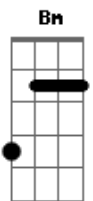

Slowdive - Hide Yer Eyes

tom:

Intro: **Bm** **Gm7** **Gm** **Bm**
Gm7 **Gm** **Bm**

[Primeira Parte]

G
 Silly girl
 You don't **D** look so good
Em There's nothing here that makes you feel **D**
 The way you should
G The summer's gone and you've lost your way **D**
Em Why hide your heart
 You know It's always such a waste **Bm**
G Seeing you cry and it makes me sad **D**
Em Makes me think that I should hold you everyday **D** **Gm7**

[Refrão]

Em Miss you always **Gm7**
Em Even if you hit the ground **D** **Dm** **Gm7**

Acordes

© ukulele-chords.com

© ukulele-chords.com

© ukulele-chords.com

© ukulele-chords.com

© ukulele-chords.com

© ukulele-chords.com

© ukulele-chords.com

Em Miss you always **Gm7**
Em Even if you're here to play **Bm**

[Segunda Parte]

G
 Silly Girl
 It's just a way to go **D**
Em There's nothing cool that makes my heart stay away **D**
G I've seen you cry and it makes me sad **D**
Em Don't hide your eyes
 You know it's always such a waste **Bm** **G**