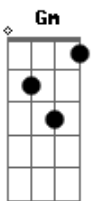

Slowdive - Hide Yer Eyes

tom:

Intro: **Bm** **Gm7** **Gm** **Bm**
Gm7 **Gm** **Bm**

[Primeira Parte]

G
 Silly girl
 You don't **D** look so good
Em There's nothing here that makes you feel **D**
 The way you should
G The summer's gone and you've lost your way **D**
Em Why hide your heart
 You know It's always such a waste **Bm**
G Seeing you cry and it makes me sad **D**
Em Makes me think that I should hold you everyday **D** **Gm7**

[Refrão]

Em Miss you always **Gm7**
Em Even if you hit the ground **D** **Dm** **Gm7**

Acordes

© ukulele-chords.com

© ukulele-chords.com

© ukulele-chords.com

© ukulele-chords.com

© ukulele-chords.com

© ukulele-chords.com

© ukulele-chords.com

Em Miss you always **Gm7**
Em Even if you're here to play **Bm**

[Segunda Parte]

G
 Silly Girl
 It's just a way to go **D**
Em There's nothing cool that makes my heart stay away **D**
G I've seen you cry and it makes me sad **D**
Em Don't hide your eyes
 You know it's always such a waste **Bm** **G**