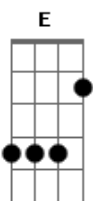

© ukulele-chords.com

© ukulele-chords.com