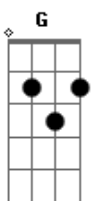

© ukulele-chords.com