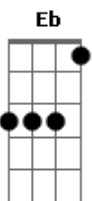

© ukulele-chords.com