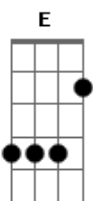

© ukulele-chords.com