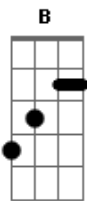

Slipknot - The Nameless

Tom: **A**

Versão do clipe da música

Tuning: Drop **B**

Guitarra 1 part...

Empty guitar tablature for Guitar 1 part, consisting of six horizontal lines representing strings.

Guitar 2 part:

Empty guitar tablature for Guitar 2 part, consisting of six horizontal lines representing strings.

And you are finished!

Acordes

© ukulele-chords.com

© ukulele-chords.com