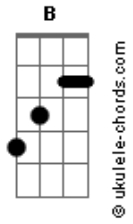

Slipknot - Stamina

Tuning- Drop **B**

~-let ring
-bend

Intro: let ring for a while then play the 4 part for a while

-----|
-----|
-----|
0~~~~~444-444-444-444-4445-|

Verse

-----|
-----|
-----|
11-2112-11-2112-1122112-|

Fill

Acordes

-----|
-----|
-----|
0~~~3230-222222222222-1232132-|

Chorus

-----|
-----|
-----|
3-4-3-4-3-3-4-3-4-3-4-2-|

Outro

-----|
-----|
-----|
544544544544544544544-0~~~~-3434234342-0~~~~-|