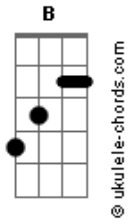

Slipknot - Stamina

Tuning- Drop **B**

~-let ring
-bend

Intro: let ring for a while then play the 4 part for a while

```
-----|
-----|
-----|
0~~~~~444-444-444-444-4445-|
```

Verse

```
-----|
-----|
-----|
11-2112-11-2112-1122112-|
```

Fill

Acordes

```
-----|
-----|
-----|
0~~~3230-222222222222-1232132-|
```

Chorus

```
-----|
-----|
-----|
3-4-3-4-3-3-4-3-4-3-4-2-|
```

Outro

```
-----|
-----|
-----|
544544544544544544544-0~~~~-3434234342-0~~~~-|
```