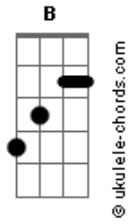

Slipknot - Stamina

Tuning- Drop **B**

~-let ring
-bend

Intro: let ring for a while then play the 4 part for a while

```
-----|
-----|
-----|
0~~~~~444-444-444-444-4445-|
```

Verse

```
-----|
-----|
-----|
11-2112-11-2112-1122112-|
```

Fill

Acordes

```
-----|
-----|
-----|
0~~~3230-222222222222-1232132-|
```

Chorus

```
-----|
-----|
-----|
3-4-3-4-3-3-4-3-4-3-4-2-|
```

Outro

```
-----|
-----|
-----|
544544544544544544544-0~~~~-3434234342-0~~~~-|
```