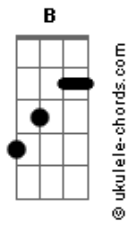

Slipknot - Stamina

Tuning- Drop **B**

~-let ring
-bend

Intro: let ring for a while then play the 4 part for a while

```
-----|
-----|
-----|
0~~~~~444-444-444-444-4445-|
```

Verse

```
-----|
-----|
-----|
11-2112-11-2112-1122112-|
```

Fill

Acordes

```
-----|
-----|
-----|
0~~~3230-222222222222-1232132-|
```

Chorus

```
-----|
-----|
-----|
3-4-3-4-3-3-4-3-4-3-4-2-|
```

Outro

```
-----|
-----|
-----|
544544544544544544544-0~~~~-3434234342-0~~~~-|
```