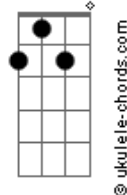

Slipknot - Snuff

Tom: A

Afinação: Drop D | D A D G B E

Intro: 2x:

Primeira Parte:

Gbm **D**
Bury all your secrets in my skin
Gbm
Come away with innocence,
D
And leave me with my sins
Gbm **D**
The air around me still feels like a cage
Gbm
And love is just a camouflage
D
For what resembles rage again...

Primeira Parte:

Solo 1:

Refrão:

E
So if you love me, let me go
D7M(9/13)#
And run away before I know
E
My heart is just too dark to care
D7M(9/13)#
I can't destroy what isn't there
E
Deliver me into my Fate
D7M(9/13)#
If I'm alone I cannot hate
E
I don't deserve to have you...
D(7M/9)
Uh, my smile was taken long ago
If I can change I hope I never know

Solo 2:

(Repete Primeira Parte com variação na letra)

Gbm7 **D**
I still press your letters to my lips
Gbm7

And cherish them in parts of me
D
That savor every kiss
Gbm7 **D**
I couldn't face a life without your light
Gbm7
But all of that was ripped apart...
D
when you refused to fight.
Repetições - Primeira Parte:

(Repete Refrão com variação na letra)

E
So save your breath, I will not hear
D7M(9/13)#
I think I made it very clear
E
You couldn't hate enough to love
D7M(9/13)#
Is that supposed to be enough?
E
I only wish you weren't my friend
D7M(9/13)#
Then I could hurt you in the end
E
I never claimed to be a Saint...
D
Uh, my own was banished long ago
It took the Death of Hope to let you go
Solo 3:

(Repete Refrão com variação na letra)

E
So break yourself against my stones
D7M(9/13)#
And spit your pity in my soul
E
You never needed any help
D7M(9/13)#
You sold me out to save yourself
E
And I won't listen to your shame
D7M(9/13)#
You ran away - You're all the same
E
Angels lie to keep control...
D
Uh, my love was punished long ago
If you still care, don't ever let me know
If you still care, don't ever let me know..
Parte Final:

Solo 3:

Acordes

D7M

A

D

G

B

E

Gbm

Gbm7