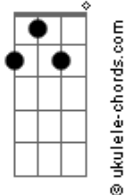

Slipknot - Snuff

Tom: A

Afinação: Drop D | D A D G B E

Intro: 2x:

Primeira Parte:

Gbm **D**
Bury all your secrets in my skin
Gbm
Come away with innocence,
D
And leave me with my sins
Gbm **D**
The air around me still feels like a cage
Gbm
And love is just a camouflage
D
For what resembles rage again...

Primeira Parte:

Solo 1:

Refrão:

E
So if you love me, let me go
D7M(9/13)#
And run away before I know
E
My heart is just too dark to care
D7M(9/13)#
I can't destroy what isn't there
E
Deliver me into my Fate
D7M(9/13)#
If I'm alone I cannot hate
E
I don't deserve to have you...
D(7M/9)
Uh, my smile was taken long ago
If I can change I hope I never know

Solo 2:

(Repete Primeira Parte com variação na letra)

Gbm7 **D**
I still press your letters to my lips
Gbm7

And cherish them in parts of me
D
That savor every kiss
Gbm7 **D**
I couldn't face a life without your light
Gbm7
But all of that was ripped apart...
D
when you refused to fight.
Repetições - Primeira Parte:

(Repete Refrão com variação na letra)

E
So save your breath, I will not hear
D7M(9/13)#
I think I made it very clear
E
You couldn't hate enough to love
D7M(9/13)#
Is that supposed to be enough?
E
I only wish you weren't my friend
D7M(9/13)#
Then I could hurt you in the end
E
I never claimed to be a Saint...
D
Uh, my own was banished long ago
It took the Death of Hope to let you go
Solo 3:

(Repete Refrão com variação na letra)

E
So break yourself against my stones
D7M(9/13)#
And spit your pity in my soul
E
You never needed any help
D7M(9/13)#
You sold me out to save yourself
E
And I won't listen to your shame
D7M(9/13)#
You ran away - You're all the same
E
Angels lie to keep control...
D
Uh, my love was punished long ago
If you still care, don't ever let me know
If you still care, don't ever let me know..
Parte Final:

Solo 3:

Acordes

D7M

A

D

G

B

E

Gbm

Gbm7