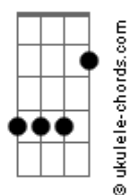

Slipknot - Snuff

Tom: A

Afinação: Drop D | D A D G B E

Intro: 2x:

Primeira Parte:

Gbm **D**
Bury all your secrets in my skin
Gbm
Come away with innocence,
D
And leave me with my sins
Gbm **D**
The air around me still feels like a cage
Gbm
And love is just a camouflage
D
For what resembles rage again...

Primeira Parte:

Solo 1:

Refrão:

E
So if you love me, let me go
D7M(9/13)#
And run away before I know
E
My heart is just too dark to care
D7M(9/13)#
I can't destroy what isn't there
E
Deliver me into my Fate
D7M(9/13)#
If I'm alone I cannot hate
E
I don't deserve to have you...
D(7M/9)
Uh, my smile was taken long ago
If I can change I hope I never know

Solo 2:

(Repete Primeira Parte com variação na letra)

Gbm7 **D**
I still press your letters to my lips
Gbm7

And cherish them in parts of me
D
That savor every kiss
Gbm7 **D**
I couldn't face a life without your light
Gbm7
But all of that was ripped apart...
D
when you refused to fight.
Repetições - Primeira Parte:

(Repete Refrão com variação na letra)

E
So save your breath, I will not hear
D7M(9/13)#
I think I made it very clear
E
You couldn't hate enough to love
D7M(9/13)#
Is that supposed to be enough?
E
I only wish you weren't my friend
D7M(9/13)#
Then I could hurt you in the end
E
I never claimed to be a Saint...
D
Uh, my own was banished long ago
It took the Death of Hope to let you go
Solo 3:

(Repete Refrão com variação na letra)

E
So break yourself against my stones
D7M(9/13)#
And spit your pity in my soul
E
You never needed any help
D7M(9/13)#
You sold me out to save yourself
E
And I won't listen to your shame
D7M(9/13)#
You ran away - You're all the same
E
Angels lie to keep control...
D
Uh, my love was punished long ago
If you still care, don't ever let me know
If you still care, don't ever let me know..
Parte Final:

Solo 3:

Acordes

D7M

A

D

G

B

E

Gbm

Gbm7