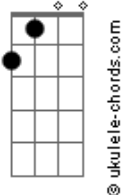

Slipknot - Snuff

Tom: A

Afinação: Drop D | D A D G B E

Intro: 2x:

Primeira Parte:

Gbm **D**
Bury all your secrets in my skin
Gbm
Come away with innocence,
D
And leave me with my sins
Gbm **D**
The air around me still feels like a cage
Gbm
And love is just a camouflage
D
For what resembles rage again...

Primeira Parte:

Solo 1:

Refrão:

E
So if you love me, let me go
D7M(9/13)#
And run away before I know
E
My heart is just too dark to care
D7M(9/13)#
I can't destroy what isn't there
E
Deliver me into my Fate
D7M(9/13)#
If I'm alone I cannot hate
E
I don't deserve to have you...
D(7M/9)
Uh, my smile was taken long ago
If I can change I hope I never know

Solo 2:

(Repete Primeira Parte com variação na letra)

Gbm7 **D**
I still press your letters to my lips
Gbm7

And cherish them in parts of me
D
That savor every kiss
Gbm7 **D**
I couldn't face a life without your light
Gbm7
But all of that was ripped apart...
D
when you refused to fight.
Repetições - Primeira Parte:

(Repete Refrão com variação na letra)

E
So save your breath, I will not hear
D7M(9/13)#
I think I made it very clear
E
You couldn't hate enough to love
D7M(9/13)#
Is that supposed to be enough?
E
I only wish you weren't my friend
D7M(9/13)#
Then I could hurt you in the end
E
I never claimed to be a Saint...
D
Uh, my own was banished long ago
It took the Death of Hope to let you go
Solo 3:

(Repete Refrão com variação na letra)

E
So break yourself against my stones
D7M(9/13)#
And spit your pity in my soul
E
You never needed any help
D7M(9/13)#
You sold me out to save yourself
E
And I won't listen to your shame
D7M(9/13)#
You ran away - You're all the same
E
Angels lie to keep control...
D
Uh, my love was punished long ago
If you still care, don't ever let me know
If you still care, don't ever let me know..
Parte Final:

Solo 3:

Acordes

D7M

A

D

G

B

E

Gbm

Gbm7