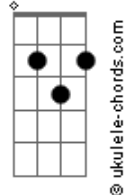

Slipknot - Snuff

Tom: A

Afinação: Drop D | D A D G B E

Intro: 2x:

Primeira Parte:

Gbm **D**
Bury all your secrets in my skin
Gbm
Come away with innocence,
D
And leave me with my sins
Gbm **D**
The air around me still feels like a cage
Gbm
And love is just a camouflage
D
For what resembles rage again...

Primeira Parte:

Solo 1:

Refrão:

E
So if you love me, let me go
D7M(9/13)#
And run away before I know
E
My heart is just too dark to care
D7M(9/13)#
I can't destroy what isn't there
E
Deliver me into my Fate
D7M(9/13)#
If I'm alone I cannot hate
E
I don't deserve to have you...
D(7M/9)
Uh, my smile was taken long ago
If I can change I hope I never know

Solo 2:

(Repete Primeira Parte com variação na letra)

Gbm7 **D**
I still press your letters to my lips
Gbm7

And cherish them in parts of me
D
That savor every kiss
Gbm7 **D**
I couldn't face a life without your light
Gbm7
But all of that was ripped apart...
D
when you refused to fight.
Repetições - Primeira Parte:

(Repete Refrão com variação na letra)

E
So save your breath, I will not hear
D7M(9/13)#
I think I made it very clear
E
You couldn't hate enough to love
D7M(9/13)#
Is that supposed to be enough?
E
I only wish you weren't my friend
D7M(9/13)#
Then I could hurt you in the end
E
I never claimed to be a Saint...
D
Uh, my own was banished long ago
It took the Death of Hope to let you go
Solo 3:

(Repete Refrão com variação na letra)

E
So break yourself against my stones
D7M(9/13)#
And spit your pity in my soul
E
You never needed any help
D7M(9/13)#
You sold me out to save yourself
E
And I won't listen to your shame
D7M(9/13)#
You ran away - You're all the same
E
Angels lie to keep control...
D
Uh, my love was punished long ago
If you still care, don't ever let me know
If you still care, don't ever let me know..
Parte Final:

Solo 3:

Acordes

D7M

A

D

G

B

E

Gbm

Gbm7