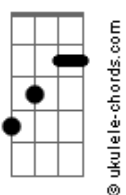

Slipknot - Snuff

Tom: A

Afinação: Drop D | D A D G B E

Intro: 2x:

Primeira Parte:

Gbm **D**
Bury all your secrets in my skin
Gbm
Come away with innocence,
D
And leave me with my sins
Gbm **D**
The air around me still feels like a cage
Gbm
And love is just a camouflage
D
For what resembles rage again...

Primeira Parte:

Solo 1:

Refrão:

E
So if you love me, let me go
D7M(9/13)#
And run away before I know
E
My heart is just too dark to care
D7M(9/13)#
I can't destroy what isn't there
E
Deliver me into my Fate
D7M(9/13)#
If I'm alone I cannot hate
E
I don't deserve to have you...
D(7M/9)
Uh, my smile was taken long ago
If I can change I hope I never know

Solo 2:

(Repete Primeira Parte com variação na letra)

Gbm7 **D**
I still press your letters to my lips
Gbm7

And cherish them in parts of me
D
That savor every kiss
Gbm7 **D**
I couldn't face a life without your light
Gbm7
But all of that was ripped apart...
D
when you refused to fight.
Repetições - Primeira Parte:

(Repete Refrão com variação na letra)

E
So save your breath, I will not hear
D7M(9/13)#
I think I made it very clear
E
You couldn't hate enough to love
D7M(9/13)#
Is that supposed to be enough?
E
I only wish you weren't my friend
D7M(9/13)#
Then I could hurt you in the end
E
I never claimed to be a Saint...
D
Uh, my own was banished long ago
It took the Death of Hope to let you go
Solo 3:

(Repete Refrão com variação na letra)

E
So break yourself against my stones
D7M(9/13)#
And spit your pity in my soul
E
You never needed any help
D7M(9/13)#
You sold me out to save yourself
E
And I won't listen to your shame
D7M(9/13)#
You ran away - You're all the same
E
Angels lie to keep control...
D
Uh, my love was punished long ago
If you still care, don't ever let me know
If you still care, don't ever let me know..
Parte Final:

Solo 3:

Acordes

D7M

A

D

G

B

E

Gbm

Gbm7