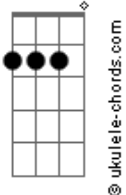

Slipknot - Snuff

Tom: A

Afinação: Drop D | D A D G B E

Intro: 2x:

Primeira Parte:

Gbm **D**
Bury all your secrets in my skin
Gbm
Come away with innocence,
D
And leave me with my sins
Gbm **D**
The air around me still feels like a cage
Gbm
And love is just a camouflage
D
For what resembles rage again...

Primeira Parte:

Solo 1:

Refrão:

E
So if you love me, let me go
D7M(9/13)#
And run away before I know
E
My heart is just too dark to care
D7M(9/13)#
I can't destroy what isn't there
E
Deliver me into my Fate
D7M(9/13)#
If I'm alone I cannot hate
E
I don't deserve to have you...
D(7M/9)
Uh, my smile was taken long ago
If I can change I hope I never know

Solo 2:

(Repete Primeira Parte com variação na letra)

Gbm7 **D**
I still press your letters to my lips
Gbm7

And cherish them in parts of me
D
That savor every kiss
Gbm7 **D**
I couldn't face a life without your light
Gbm7
But all of that was ripped apart...
D
when you refused to fight.
Repetições - Primeira Parte:

(Repete Refrão com variação na letra)

E
So save your breath, I will not hear
D7M(9/13)#
I think I made it very clear
E
You couldn't hate enough to love
D7M(9/13)#
Is that supposed to be enough?
E
I only wish you weren't my friend
D7M(9/13)#
Then I could hurt you in the end
E
I never claimed to be a Saint...
D
Uh, my own was banished long ago
It took the Death of Hope to let you go
Solo 3:

(Repete Refrão com variação na letra)

E
So break yourself against my stones
D7M(9/13)#
And spit your pity in my soul
E
You never needed any help
D7M(9/13)#
You sold me out to save yourself
E
And I won't listen to your shame
D7M(9/13)#
You ran away - You're all the same
E
Angels lie to keep control...
D
Uh, my love was punished long ago
If you still care, don't ever let me know
If you still care, don't ever let me know..
Parte Final:

Solo 3:

Acordes

D7M

A

D

G

B

E

Gbm

Gbm7