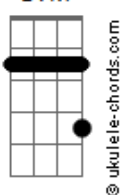

Solo 1:

Refrão:

E
So if you love me, let me go
D7M(9/13)#
And run away before I know
E
My heart is just too dark to care
D7M(9/13)#
I can't destroy what isn't there
E
Deliver me into my Fate
D7M(9/13)#
If I'm alone I cannot hate
E
I don't deserve to have you...
D(7M/9)
Uh, my smile was taken long ago
If I can change I hope I never know

Solo 2:

(Repete Primeira Parte com variação na letra)

Gbm7 **D**
I still press your letters to my lips
Gbm7

And cherish them in parts of me
D
That savor every kiss
Gbm7 **D**
I couldn't face a life without your light
Gbm7
But all of that was ripped apart...
D
when you refused to fight.
Repetições - Primeira Parte:

(Repete Refrão com variação na letra)

E
So save your breath, I will not hear
D7M(9/13)#
I think I made it very clear
E
You couldn't hate enough to love
D7M(9/13)#
Is that supposed to be enough?
E
I only wish you weren't my friend
D7M(9/13)#
Then I could hurt you in the end
E
I never claimed to be a Saint...
D
Uh, my own was banished long ago
It took the Death of Hope to let you go
Solo 3:

(Repete Refrão com variação na letra)

E
So break yourself against my stones
D7M(9/13)#
And spit your pity in my soul
E
You never needed any help
D7M(9/13)#
You sold me out to save yourself
E
And I won't listen to your shame
D7M(9/13)#
You ran away - You're all the same
E
Angels lie to keep control...
D
Uh, my love was punished long ago
If you still care, don't ever let me know
If you still care, don't ever let me know..
Parte Final:

Solo 3:

Acordes

D7M