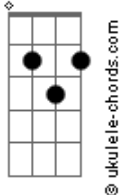

Slipknot - Snuff

Tom: A

Afinação: Drop D | D A D G B E

Intro: 2x:

Primeira Parte:

Gbm **D**
Bury all your secrets in my skin
Gbm
Come away with innocence,
D
And leave me with my sins
Gbm **D**
The air around me still feels like a cage
Gbm
And love is just a camouflage
D
For what resembles rage again...

Primeira Parte:

Solo 1:

Refrão:

E
So if you love me, let me go
D7M(9/13)#
And run away before I know
E
My heart is just too dark to care
D7M(9/13)#
I can't destroy what isn't there
E
Deliver me into my Fate
D7M(9/13)#
If I'm alone I cannot hate
E
I don't deserve to have you...
D(7M/9)
Uh, my smile was taken long ago
If I can change I hope I never know

Solo 2:

(Repete Primeira Parte com variação na letra)

Gbm7 **D**
I still press your letters to my lips
Gbm7

And cherish them in parts of me
D
That savor every kiss
Gbm7 **D**
I couldn't face a life without your light
Gbm7
But all of that was ripped apart...
D
when you refused to fight.
Repetições - Primeira Parte:

(Repete Refrão com variação na letra)

E
So save your breath, I will not hear
D7M(9/13)#
I think I made it very clear
E
You couldn't hate enough to love
D7M(9/13)#
Is that supposed to be enough?
E
I only wish you weren't my friend
D7M(9/13)#
Then I could hurt you in the end
E
I never claimed to be a Saint...
D
Uh, my own was banished long ago
It took the Death of Hope to let you go
Solo 3:

(Repete Refrão com variação na letra)

E
So break yourself against my stones
D7M(9/13)#
And spit your pity in my soul
E
You never needed any help
D7M(9/13)#
You sold me out to save yourself
E
And I won't listen to your shame
D7M(9/13)#
You ran away - You're all the same
E
Angels lie to keep control...
D
Uh, my love was punished long ago
If you still care, don't ever let me know
If you still care, don't ever let me know..
Parte Final:

Solo 3:

Acordes

D7M

A

D

G

B

E

Gbm

Gbm7