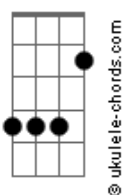

Slipknot - Snuff

Tom: A

Afinação: Drop D | D A D G B E

Intro: 2x:

Primeira Parte:

Gbm **D**
 Bury all your secrets in my skin
Gbm
 Come away with innocence,
D
 And leave me with my sins
Gbm **D**
 The air around me still feels like a cage
Gbm
 And love is just a camouflage
D
 For what resembles rage again...

Primeira Parte:

Solo 1:

Refrão:

E
 So if you love me, let me go
D7M(9/13)#
 And run away before I know
E
 My heart is just too dark to care
D7M(9/13)#
 I can't destroy what isn't there
E
 Deliver me into my Fate
D7M(9/13)#
 If I'm alone I cannot hate
E
 I don't deserve to have you...
D(7M/9)
 Uh, my smile was taken long ago
 If I can change I hope I never know

(Repete Refrão com variação na letra)

E
 So break yourself against my stones
D7M(9/13)#
 And spit your pity in my soul
E
 You never needed any help
D7M(9/13)#
 You sold me out to save yourself
E
 And I won't listen to your shame
D7M(9/13)#
 You ran away - You're all the same
E
 Angels lie to keep control...
D
 Uh, my love was punished long ago
 If you still care, don't ever let me know
 If you still care, don't ever let me know..
 Parte Final:

Solo 3:

Acordes

D7M

A

D

G

B

E