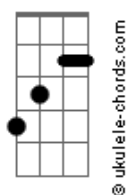

Slipknot - Snuff

Tom: A

Afinação: Drop D | D A D G B E

Intro: 2x:

Primeira Parte:

Gbm **D**
Bury all your secrets in my skin
Gbm
Come away with innocence,
D
And leave me with my sins
Gbm **D**
The air around me still feels like a cage
Gbm
And love is just a camouflage
D
For what resembles rage again...

Primeira Parte:

Solo 1:

Refrão:

E
So if you love me, let me go
D7M(9/13)#
And run away before I know
E
My heart is just too dark to care
D7M(9/13)#
I can't destroy what isn't there
E
Deliver me into my Fate
D7M(9/13)#
If I'm alone I cannot hate
E
I don't deserve to have you...
D(7M/9)
Uh, my smile was taken long ago
If I can change I hope I never know

Solo 2:

(Repete Primeira Parte com variação na letra)

Gbm7 **D**
I still press your letters to my lips
Gbm7

And cherish them in parts of me
D
That savor every kiss
Gbm7 **D**
I couldn't face a life without your light
Gbm7
But all of that was ripped apart...
D
when you refused to fight.
Repetições - Primeira Parte:

(Repete Refrão com variação na letra)

E
So save your breath, I will not hear
D7M(9/13)#
I think I made it very clear
E
You couldn't hate enough to love
D7M(9/13)#
Is that supposed to be enough?
E
I only wish you weren't my friend
D7M(9/13)#
Then I could hurt you in the end
E
I never claimed to be a Saint...
D
Uh, my own was banished long ago
It took the Death of Hope to let you go
Solo 3:

(Repete Refrão com variação na letra)

E
So break yourself against my stones
D7M(9/13)#
And spit your pity in my soul
E
You never needed any help
D7M(9/13)#
You sold me out to save yourself
E
And I won't listen to your shame
D7M(9/13)#
You ran away - You're all the same
E
Angels lie to keep control...
D
Uh, my love was punished long ago
If you still care, don't ever let me know
If you still care, don't ever let me know..
Parte Final:

Solo 3:

Acordes

D7M

A

D

G

B

E

Gbm

Gbm7