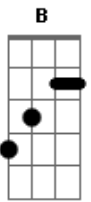

Fig 1. x3

Drop B
B Gb B E Ab Db

really slow w/ heavy flanger and delay

Fig 1.

Interlude:

Riff A

Verses

Pre Chorus

Verse 1

Fig 2.

Pre Chorus:

Bridge: Fig.3 x4

Chorus:

gtr 1. Riff B

Bridge:
gtr 2.

gtr 2. Fig 4

gtr 1.

gtr 1.

gtr 2.

last bar:

Outro:

11. No Life
Drop B
B Gb B E Ab Db

=harmonics

Riff A

10. Prosthetics

Acordes

© ukulele-chords.com