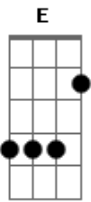

© ukulele-chords.com