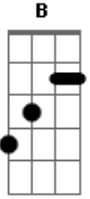

© ukulele-chords.com