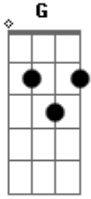

Slipknot - Purity

Tom: **G** \:◊◊◊◊>>>:/

Legend: = bend downward \:◊◊◊◊>>>:/

p = pull off

b = bend string

r = release string

\:◊◊>:/ = palm mute area indicated

x = mute out string

\:◊◊◊◊>>>:/

\:◊◊◊◊>>>:/

Tuning: **B Gb B E Ab Db**

Acordes

© ukulele-chords.com

© ukulele-chords.com

© ukulele-chords.com

© ukulele-chords.com