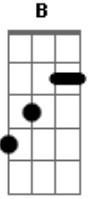

Slipknot - Purity

Tom: **G** \:◊◊◊◊>>>:/

Legend: = bend downward \:◊◊◊◊>>>:/

p = pull off

b = bend string

r = release string

\:◊◊>:/ = palm mute area indicated

x = mute out string

\:◊◊◊◊>>>:/

\:◊◊◊◊>>>:/

Tuning: **B Gb B E Ab Db**

Acordes

© ukulele-chords.com

© ukulele-chords.com

© ukulele-chords.com

© ukulele-chords.com