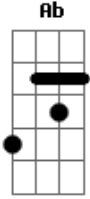

Slipknot - Purity

Tom: **G** \:◊◊◊◊>>>:/

Legend: = bend downward \:◊◊◊◊>>>:/

p = pull off

b = bend string

r = release string

\:◊◊>:/ = palm mute area indicated

x = mute out string

\:◊◊◊◊>>>:/

\:◊◊◊◊>>>:/

Tuning: **B Gb B E Ab Db**

Acordes

© ukulele-chords.com

© ukulele-chords.com

© ukulele-chords.com

© ukulele-chords.com