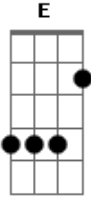

Slipknot - Purity

Tom: **G** \:◊◊◊◊>>>:/

Legend: = bend downward \:◊◊◊◊>>>:/

p = pull off

b = bend string

r = release string

\:◊◊>:/ = palm mute area indicated

x = mute out string

\:◊◊◊◊>>>:/

\:◊◊◊◊>>>:/

Tuning: **B Gb B E Ab Db**

Acordes

© ukulele-chords.com

© ukulele-chords.com

© ukulele-chords.com

© ukulele-chords.com