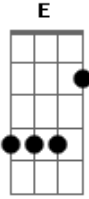

Slipknot - Purity

Tom: **G** \:<>>>:/

Legend: = bend downward \:<>>>:/

p = pull off

b = bend string

r = release string

\:<>:/ = palm mute area indicated

x = mute out string \:<>>>:/

Tuning: **B Gb B E Ab Db**

Acordes

© ukulele-chords.com

© ukulele-chords.com

© ukulele-chords.com

© ukulele-chords.com

© ukulele-chords.com

© ukulele-chords.com