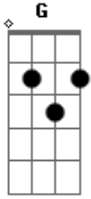

Slipknot - Purity

Tom: **G** \:◊◊◊◊>>>:/

Legend: = bend downward \:◊◊◊◊>>>:/

p = pull off

b = bend string

r = release string

\:◊◊>:/ = palm mute area indicated

x = mute out string \:◊◊◊◊>>>:/

Tuning: **B Gb B E Ab Db**

Acordes

© ukulele-chords.com