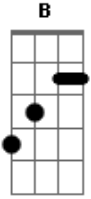

Slipknot - Purity

Tom: **G** \:◊◊◊◊>>>:/

Legend: = bend downward \:◊◊◊◊>>>:/

p = pull off

b = bend string

r = release string

\:◊◊>:/ = palm mute area indicated

x = mute out string \:◊◊◊◊>>>:/

Tuning: **B Gb B E Ab Db**

Acordes

© ukulele-chords.com

© ukulele-chords.com

© ukulele-chords.com

© ukulele-chords.com

© ukulele-chords.com

© ukulele-chords.com