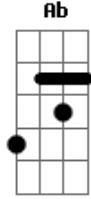

© ukulele-chords.com