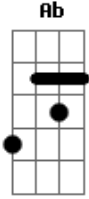

Slipknot - Purity

Tom: **G** \:<>>>:/

Legend: = bend downward \:<>>>:/

p = pull off

b = bend string

r = release string

\:<>:/ = palm mute area indicated

x = mute out string \:<>>>:/

Tuning: **B Gb B E Ab Db**

Acordes

© ukulele-chords.com

© ukulele-chords.com

© ukulele-chords.com

© ukulele-chords.com

© ukulele-chords.com

© ukulele-chords.com