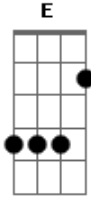

© ukulele-chords.com