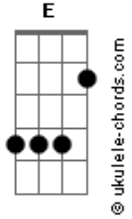

Slipknot - Power Rangers theme

Tom: E
Intro: (Guitar 1)

PM xx xx xx xx

Tapping Sequence:
(Guitar 1)

Main Theme: {Part 1}:
(Guitar 1)

(Guitar 2)

PM xx xx xx xx xx xx xx x xx xx x

Main Theme: (Part 2)
(Guitar 1)

(Guitar 2)

Acordes

PM x x x x x x x x

(Guitar 1)

PM xx xx x

Noise Build:
(Guitar 1)

Main Theme: {Part 1}:
(Guitar 1)

(Guitar 2)

PM xx xx xx xx xx xx xx x xx xx x

Main Theme: (Part 2)
(Guitar 1)

(Guitar 2)