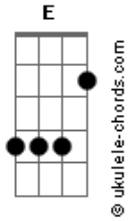

Slipknot - Power Rangers theme

Tom: E
Intro: (Guitar 1)

PM xx xx xx xx

Tapping Sequence:
(Guitar 1)

Main Theme: {Part 1):
(Guitar 1)

(Guitar 2)

PM xx xx xx xx xx xx xx x xx xx x

Main Theme: (Part 2)
(Guitar 1)

(Guitar 2)

Acordes

PM x x x x x x x x

(Guitar 1)

PM xx xx x

Noise Build:
(Guitar 1)

Main Theme: {Part 1):
(Guitar 1)

(Guitar 2)

PM xx xx xx xx xx xx xx x xx xx x

Main Theme: (Part 2)
(Guitar 1)

(Guitar 2)