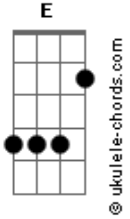

Slipknot - Power Rangers theme

Tom: E
Intro: (Guitar 1)

PM xx xx xx xx

Tapping Sequence:
(Guitar 1)

Main Theme: {Part 1):
(Guitar 1)

(Guitar 2)

PM xx xx xx xx xx xx xx x xx xx x

Main Theme: (Part 2)
(Guitar 1)

(Guitar 2)

Acordes

PM x x x x x x x x

(Guitar 1)

PM xx xx x

Noise Build:
(Guitar 1)

Main Theme: {Part 1):
(Guitar 1)

(Guitar 2)