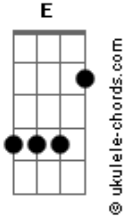

Slipknot - Power Rangers theme

Tom: **E**
Intro: (Guitar 1)

PM xx xx xx xx

Tapping Sequence:
(Guitar 1)

Main Theme: {Part 1):
(Guitar 1)

(Guitar 2)

PM xx xx xx xx xx xx xx x xx xx x

Main Theme: (Part 2)
(Guitar 1)

(Guitar 2)

Acordes

PM x x x x x x x x

(Guitar 1)

PM xx xx x

Noise Build:
(Guitar 1)

Main Theme: {Part 1):
(Guitar 1)

(Guitar 2)