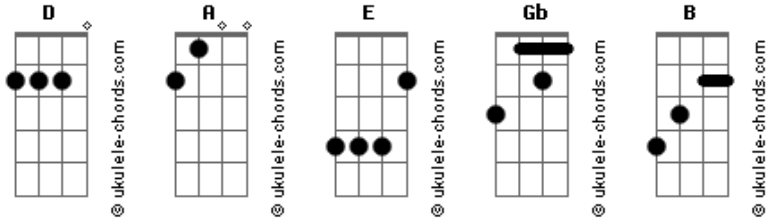

# Slipknot - Heretic Anthem

Tom: **D**

Iowa

Drop **A** Tuning:

**A E A D Gb B**

8 7 6 6 6 5 4 3 2...drums

Fig 1. x3

...yeah!...

Verse 1 Fig 2. ...pop star threat and i'm not dead yet...

Chorus: Fig 3.

Fig 4.

## Acordes

Verse 2

...ev'ry body's so infatuated...

Interlude:

Fig 5.

Bridge:

Fig 6 ...30 seconds 16 8 4...

break down chorus