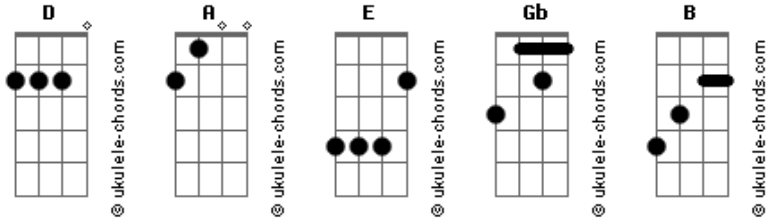

Slipknot - Heretic Anthem

Tom: **D**

Iowa

Drop **A** Tuning:

A E A D Gb B

8 7 6 6 6 5 4 3 2...drums

Fig 1. x3

...yeah!...

Verse 1 Fig 2. ...pop star threat and i'm not dead yet...

Chorus: Fig 3.

Fig 4.

Acordes

Verse 2

...ev'ry body's so infatuated....

Interlude:

Fig 5.