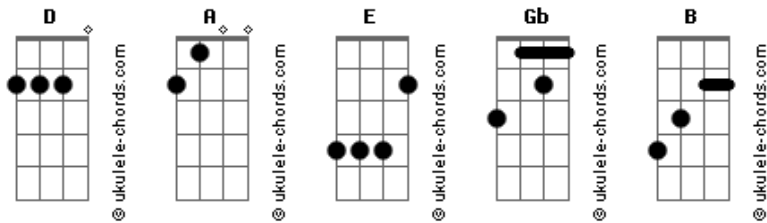

# Slipknot - Heretic Anthem

Tom: **D**

Iowa

Drop **A** Tuning:

**A E A D Gb B**

8 7 6 6 6 5 4 3 2...drums

Fig 1. x3

...yeah!...

Verse 1 Fig 2. ...pop star threat and i'm not dead yet...

Chorus: Fig 3.

Fig 4.

## Acordes

Verse 2

...ev'ry body's so infatuated...

Interlude:

Fig 5.

Bridge:

Fig 6 ...30 seconds 16 8 4...

break down chorus