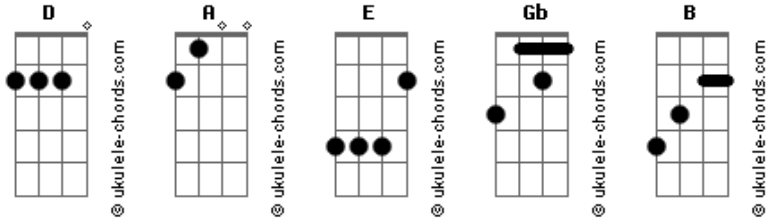

Slipknot - Heretic Anthem

Tom: **D**

Iowa

Drop **A** Tuning:

A E A D Gb B

8 7 6 6 6 5 4 3 2...drums

Fig 1. x3

...yeah!...

Verse 1 Fig 2. ...pop star threat and i'm not dead yet...

Chorus: Fig 3.

Fig 4.

Acordes

Verse 2

...ev'ry body's so infatuated...

Interlude:

Fig 5.